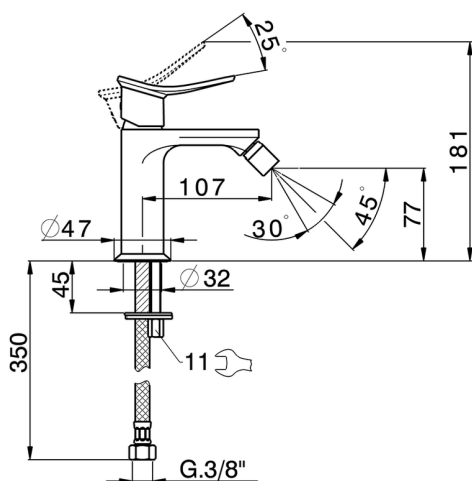

Single lever bidet mixer HARLOCK_HC000564

MODEL **HC000564**

Single lever bidet mixer, without automatic pop-up waste, G.3/8" stainless steel flexible hoses

AVAILABLE FINISHINGS

-  **21** 21 Chrome
-  **2P** 2P Rose Gold
-  **2Q** 2Q Black Titanium
-  **40** 40 Matt Black
-  **4Q** 4Q Matt White
-  **6T** 6T Chrome/Matt Black

CHARACTERISTICS

Cartridge Spare Parts **ZZ96550000**

25 mm Cartridge

Single lever bidet mixer HARLOCK_HC000564

HC000564

<https://en.huberitalia.com/single-lever-bidet-mixer-harlock-hc000564>

2024-12-04