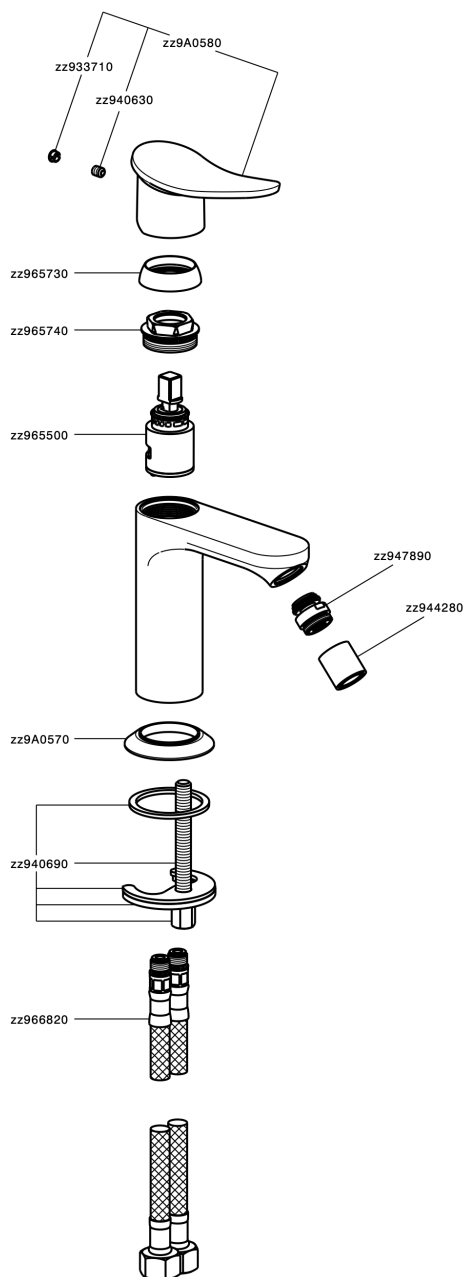

Single lever bidet mixer HARLOCK_HC000564

MODEL **HC000564**

Single lever bidet mixer, without automatic pop-up waste, G.3/8" stainless steel flexible hoses

AVAILABLE FINISHINGS

-  **21** 21 Chrome
-  **2P** 2P Rose Gold
-  **2Q** 2Q Black Titanium
-  **40** 40 Matt Black
-  **4Q** 4Q Matt White
-  **6T** 6T Chrome/Matt Black

CHARACTERISTICS

Cartridge Spare Parts **ZZ96550000**

25 mm Cartridge

Single lever bidet mixer HARLOCK_HC000564

HC000564

<https://en.huberitalia.com/single-lever-bidet-mixer-harlock-hc000564>

2024-12-04