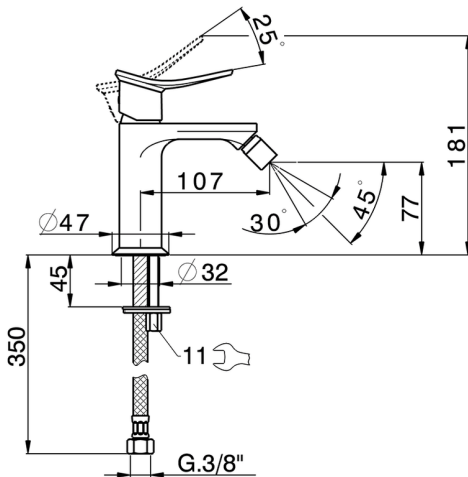

Single lever bidet mixer HARLOCK_HC000564

MODEL **HC000564**

Single lever bidet mixer, without automatic pop-up waste, G.3/8" stainless steel flexible hoses

AVAILABLE FINISHINGS

-  **21** 21 Chrome
-  **2P** 2P Rose Gold
-  **2Q** 2Q Black Titanium
-  **40** 40 Matt Black
-  **4Q** 4Q Matt White
-  **6T** 6T Chrome/Matt Black

CHARACTERISTICS

Cartridge Spare Parts **ZZ96550000**

25 mm Cartridge

Single lever bidet mixer HARLOCK_HC000564

HC000564

<https://en.huberitalia.com/single-lever-bidet-mixer-harlock-hc000564>

2024-12-04