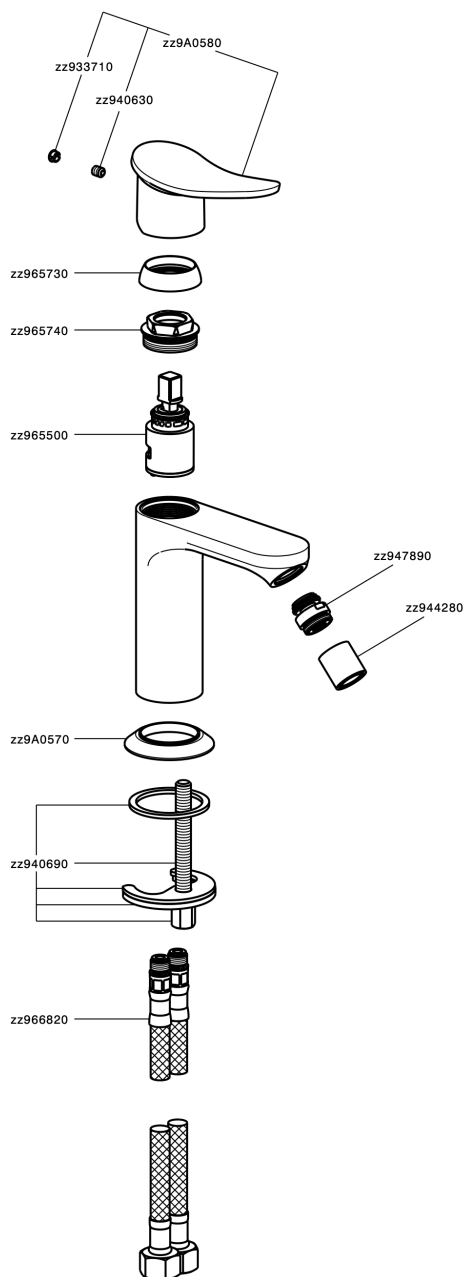

Single lever bidet mixer HARLOCK_HC000564

MODEL **HC000564**

Single lever bidet mixer, without automatic pop-up waste, G.3/8" stainless steel flexible hoses

AVAILABLE FINISHINGS

-  **21** 21 Chrome
-  **2P** 2P Rose Gold
-  **2Q** 2Q Black Titanium
-  **40** 40 Matt Black
-  **4Q** 4Q Matt White
-  **6T** 6T Chrome/Matt Black

CHARACTERISTICS

Cartridge Spare Parts **ZZ96550000**

25 mm Cartridge

Single lever bidet mixer HARLOCK_HC000564

HC000564

<https://en.huberitalia.com/single-lever-bidet-mixer-harlock-hc000564>

2025-01-15