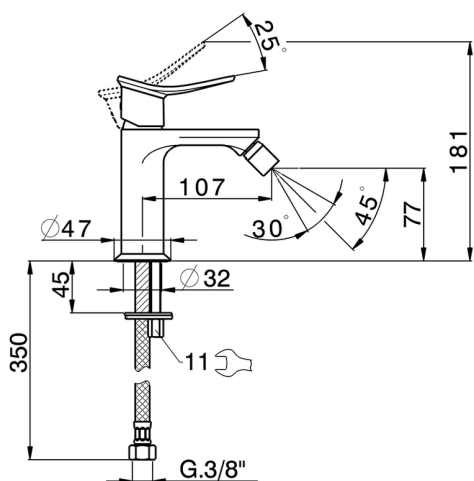

Single lever bidet mixer HARLOCK_HC000564

MODEL **HC000564**

Single lever bidet mixer, without automatic pop-up waste, G.3/8" stainless steel flexible hoses

AVAILABLE FINISHINGS

-  **21** 21 Chrome
-  **2P** 2P Rose Gold
-  **2Q** 2Q Black Titanium
-  **40** 40 Matt Black
-  **4Q** 4Q Matt White
-  **6T** 6T Chrome/Matt Black

CHARACTERISTICS

Cartridge Spare Parts **ZZ96550000**

25 mm Cartridge

Single lever bidet mixer HARLOCK_HC000564

HC000564

<https://en.huberitalia.com/single-lever-bidet-mixer-harlock-hc000564>

2025-01-15