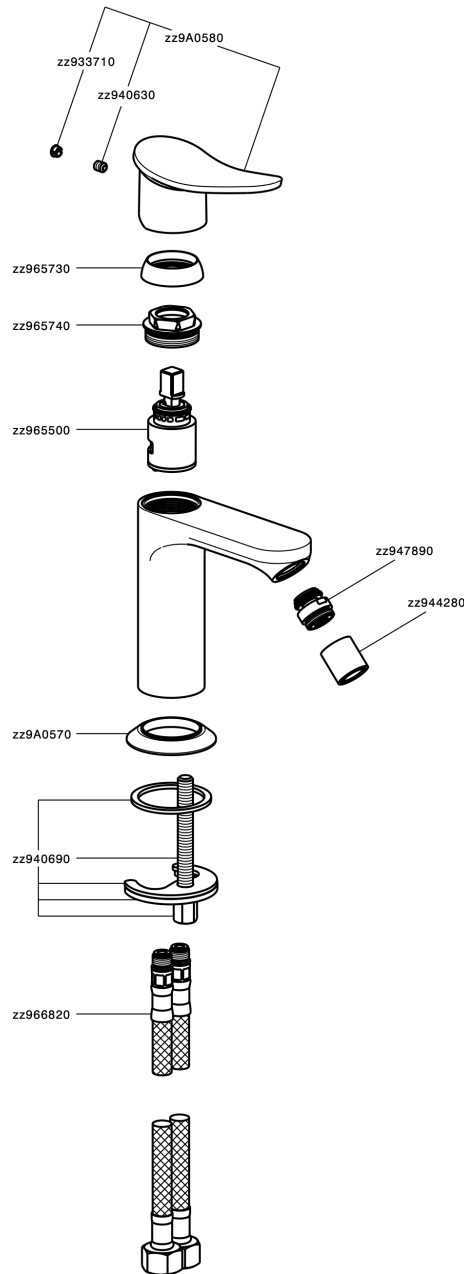

Single lever bidet mixer HARLOCK_HC000564

MODEL **HC000564**

Single lever bidet mixer, without automatic pop-up waste, G.3/8" stainless steel flexible hoses

AVAILABLE FINISHINGS

-  **21** 21 Chrome
-  **2P** 2P Rose Gold
-  **2Q** 2Q Black Titanium
-  **40** 40 Matt Black
-  **4Q** 4Q Matt White
-  **6T** 6T Chrome/Matt Black

CHARACTERISTICS

Cartridge Spare Parts **ZZ96550000**

25 mm Cartridge

Single lever bidet mixer HARLOCK_HC000564

HC000564

<https://en.huberitalia.com/single-lever-bidet-mixer-harlock-hc000564>

2025-01-15