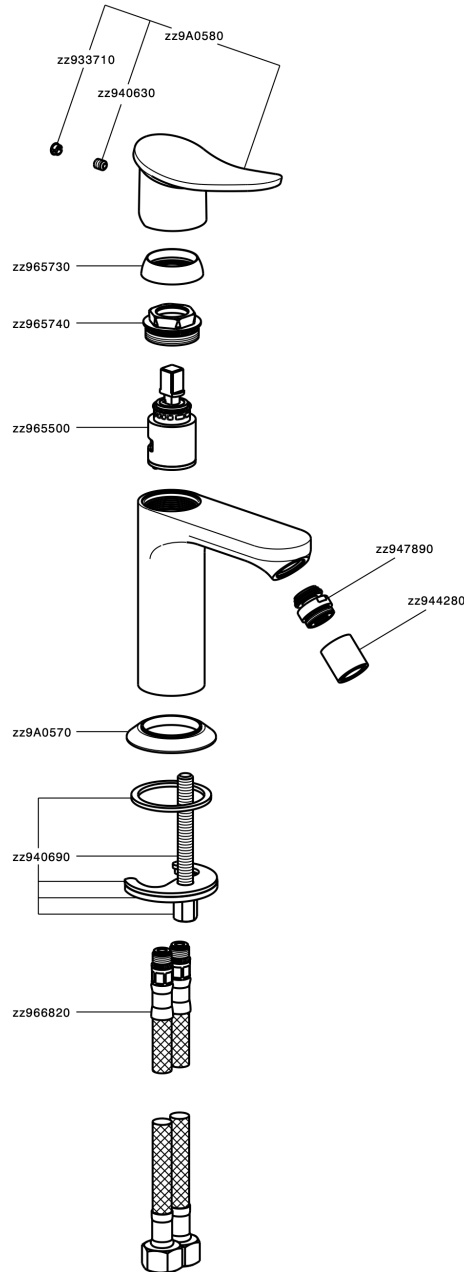

## Single lever bidet mixer HARLOCK\_HC000564

MODEL **HC000564**

Single lever bidet mixer, without automatic pop-up waste, G.3/8" stainless steel flexible hoses

### CHARACTERISTICS

Cartridge Spare Parts **ZZ96550000**

**25 mm Cartridge**

## Single lever bidet mixer HARLOCK\_HC000564

HC000564

<https://en.huberitalia.com/single-lever-bidet-mixer-harlock-hc000564>

2024-12-04