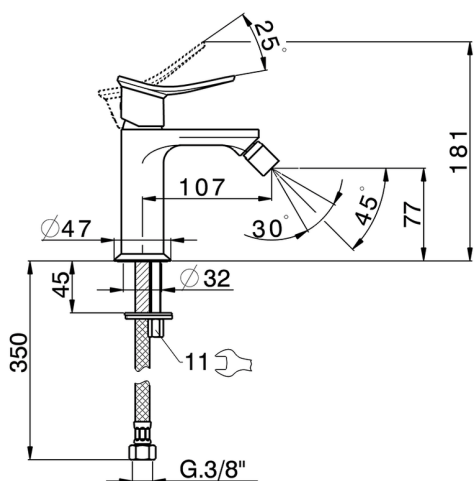

## Single lever bidet mixer HARLOCK\_HC000564

MODEL **HC000564**

Single lever bidet mixer, without automatic pop-up waste, G.3/8" stainless steel flexible hoses

### CHARACTERISTICS

Cartridge Spare Parts **ZZ96550000**

**25 mm Cartridge**

## Single lever bidet mixer HARLOCK\_HC000564

HC000564

<https://en.huberitalia.com/single-lever-bidet-mixer-harlock-hc000564>

2024-12-04