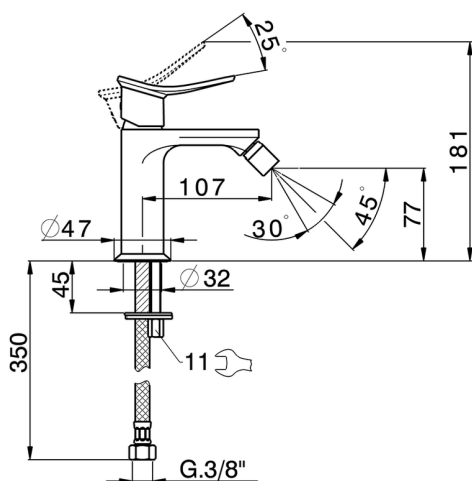

Single lever bidet mixer HARLOCK_HC000564

MODEL **HC000564**

Single lever bidet mixer, without automatic pop-up waste, G.3/8" stainless steel flexible hoses

AVAILABLE FINISHINGS

-  **21** 21 Chrome
-  **2P** 2P Rose Gold
-  **2Q** 2Q Black Titanium
-  **40** 40 Matt Black
-  **4Q** 4Q Matt White
-  **6T** 6T Chrome/Matt Black

CHARACTERISTICS

Cartridge Spare Parts **ZZ96550000**

25 mm Cartridge

Single lever bidet mixer HARLOCK_HC000564

HC000564

<https://en.huberitalia.com/single-lever-bidet-mixer-harlock-hc000564>

2025-01-15