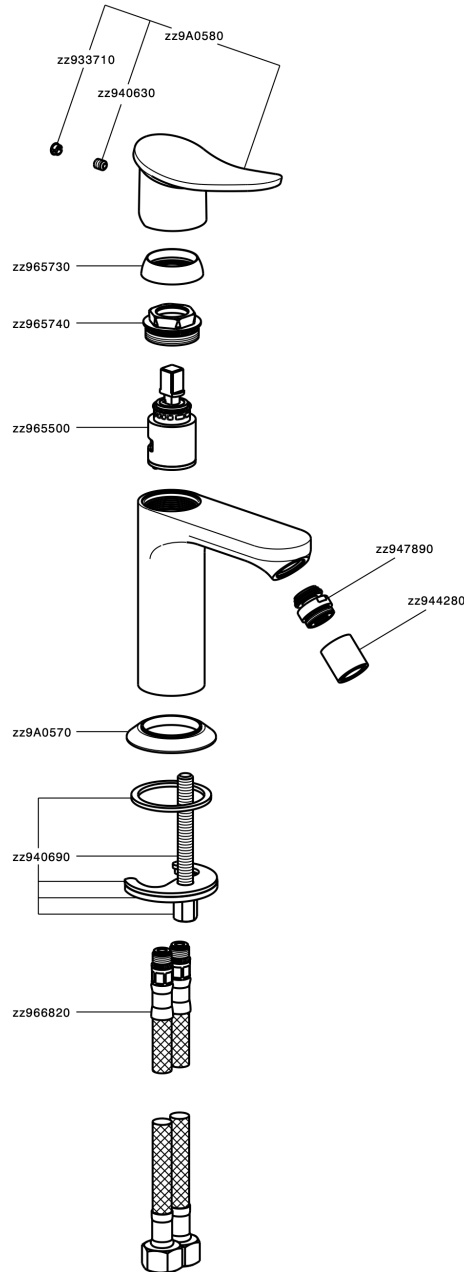

Single lever bidet mixer HARLOCK_HC000564

MODEL **HC000564**

Single lever bidet mixer, without automatic pop-up waste, G.3/8" stainless steel flexible hoses

AVAILABLE FINISHINGS

-  **21** 21 Chrome
-  **2P** 2P Rose Gold
-  **2Q** 2Q Black Titanium
-  **40** 40 Matt Black
-  **4Q** 4Q Matt White
-  **6T** 6T Chrome/Matt Black

CHARACTERISTICS

Cartridge Spare Parts **ZZ96550000**

25 mm Cartridge

Single lever bidet mixer HARLOCK_HC000564

HC000564

<https://en.huberitalia.com/single-lever-bidet-mixer-harlock-hc000564>

2024-12-04