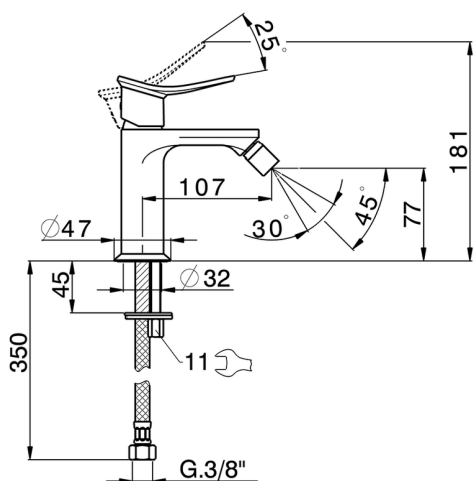

## Single lever bidet mixer HARLOCK\_HC000564

MODEL **HC000564**

Single lever bidet mixer, without automatic pop-up waste, G.3/8" stainless steel flexible hoses

### CHARACTERISTICS

Cartridge Spare Parts **ZZ96550000**

**25 mm Cartridge**

## Single lever bidet mixer HARLOCK\_HC000564

HC000564

<https://en.huberitalia.com/single-lever-bidet-mixer-harlock-hc000564>

2025-01-15