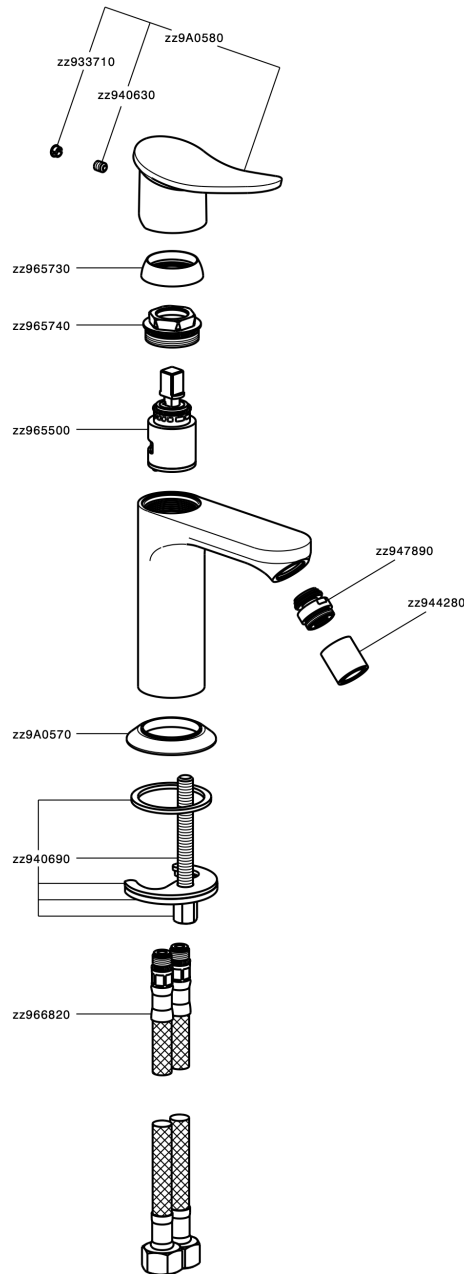

## Single lever bidet mixer HARLOCK\_HC000564

MODEL **HC000564**

Single lever bidet mixer, without automatic pop-up waste, G.3/8" stainless steel flexible hoses

### CHARACTERISTICS

Cartridge Spare Parts **ZZ96550000**

**25 mm Cartridge**

## Single lever bidet mixer HARLOCK\_HC000564

HC000564

<https://en.huberitalia.com/single-lever-bidet-mixer-harlock-hc000564>

2025-01-15