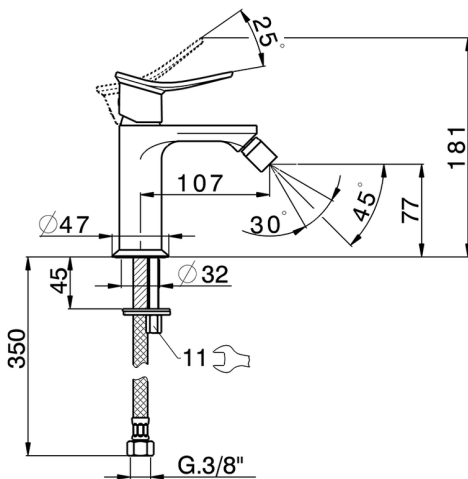

Single lever bidet mixer HARLOCK_HC000564

MODEL **HC000564**

Single lever bidet mixer, without automatic pop-up waste, G.3/8" stainless steel flexible hoses

AVAILABLE FINISHINGS

-  **21** 21 Chrome
-  **2P** 2P Rose Gold
-  **2Q** 2Q Black Titanium
-  **40** 40 Matt Black
-  **4Q** 4Q Matt White
-  **6T** 6T Chrome/Matt Black

CHARACTERISTICS

Cartridge Spare Parts **ZZ96550000**

25 mm Cartridge

Single lever bidet mixer HARLOCK_HC000564

HC000564

<https://en.huberitalia.com/single-lever-bidet-mixer-harlock-hc000564>

2024-12-04