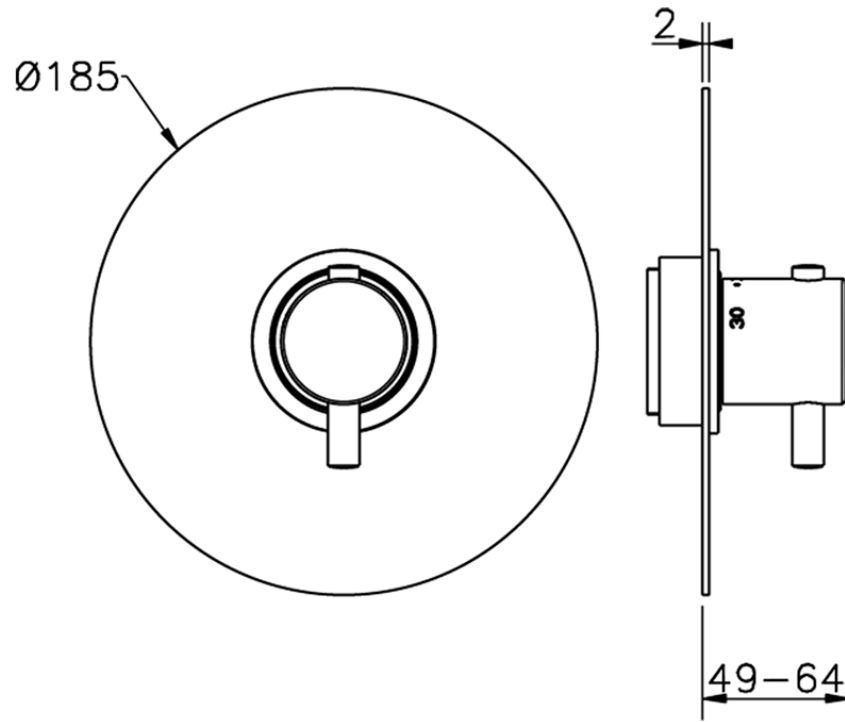

Exposed part for concealed thermo shower valve NUOVA KIRUNA_KT007200

K2007200

<https://en.huberitalia.com/exposed-part-for-concealed-thermo-shower-valve-nuova-kiruna-kt007200>

Piastra/Plate/Plaque/Platte/Placa

2-3mm: XX 25-40 YY 76-91

10mm: XX 16-31 YY 65-80