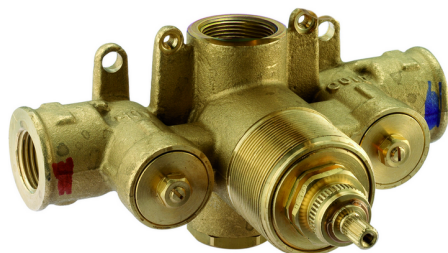

## Exposed part for concealed thermo shower valve NUOVA KIRUNA\_KT007200

MODEL **K2007200**

Exposed part for concealed thermo valve, without stop valve, without concealed part, for items ZB007221

### AVAILABLE FINISHINGS

-  **21** 21 Chrome
-  **26** 26 Old Copper
-  **2F** 2F Brushed Nickel
-  **2W** 2W Brushed Gold
-  **40** 40 Matt Black
-  **4Q** 4Q Matt White

### Thermostatic

The Huber thermostatic is your personal water manager, helping you to handle, control and save water and energy.

## 3/4" Concealed thermostatic shower valve CONCEALED\_ZB007221

MODEL **ZB007221**

3/4" Concealed thermostatic valve, without  
Stopvalve, without trim kit

AVAILABLE FINISHINGS

CHARACTERISTICS

Installation	<b>Concealed</b>
Cartridge Spare Parts	<b>23.51A.HF</b>
<b>HF Thermostatic Valve</b>	
Concealed	<b>1</b>