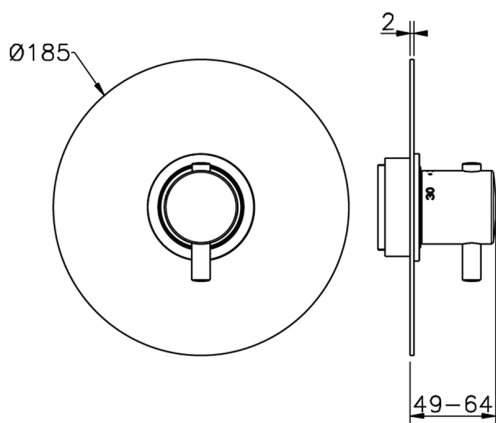

Exposed part for concealed thermo shower valve NUOVA KIRUNA_KT007200

MODEL **K2007200**

Exposed part for concealed thermo valve, without stop valve, without concealed part, for items ZB007221

AVAILABLE FINISHINGS

- **21** 21 Chrome
- **26** 26 Old Copper
- **2F** 2F Brushed Nickel
- **2W** 2W Brushed Gold
- **40** 40 Matt Black
- **4Q** 4Q Matt White

CHARACTERISTICS

Installation **Concealed**
Required concealed parts **ZB007221**

Thermostatic

The Huber thermostatic is your personal water manager, helping you to handle, control and save water and energy.