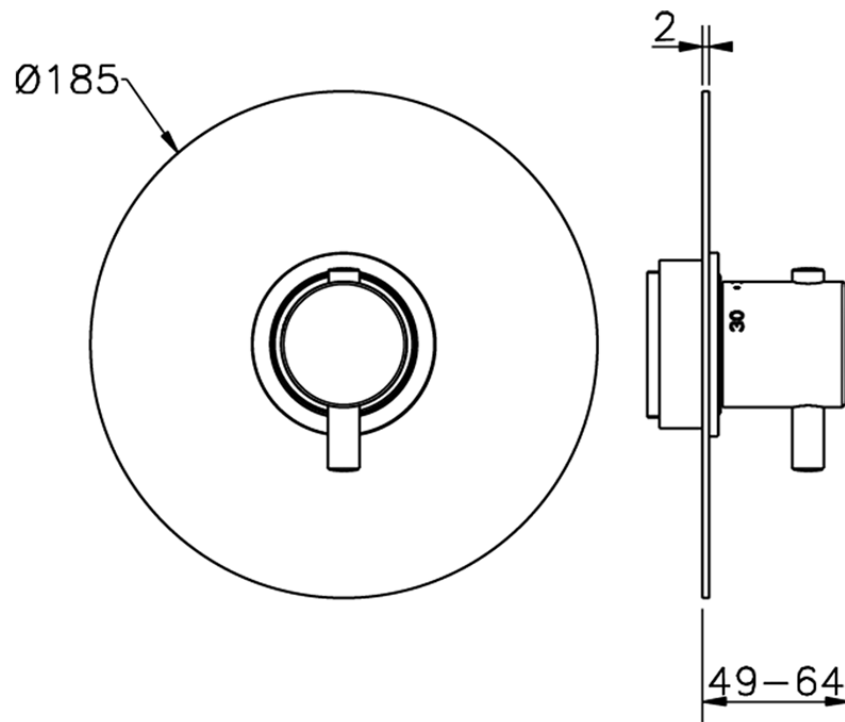

## Exposed part for concealed thermo shower valve NUOVA KIRUNA\_KT007200

K2007200

<https://en.huberitalia.com/exposed-part-for-concealed-thermo-shower-valve-nuova-kiruna-kt007200>

Piastra/Plate/Plaque/Platte/Placa  
 2-3mm: XX 25-40 YY 76-91  
 10mm: XX 16-31 YY 65-80

ZB007221

<https://en.huberitalia.com/3-4-concealed-thermostatic-shower-valve-concealed-zb007221>

2024-12-19