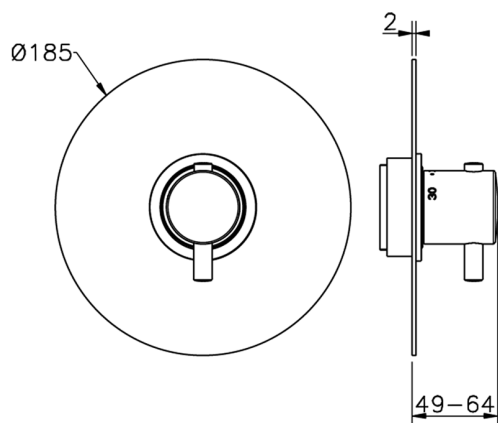

Exposed part for concealed thermo shower valve NUOVA KIRUNA_KT007200

MODEL **K2007200**

Exposed part for concealed thermo valve, without stop valve, without concealed part, for items ZB007221

AVAILABLE FINISHINGS

- **21** 21 Chrome
- **26** 26 Old Copper
- **2F** 2F Brushed Nickel
- **2W** 2W Brushed Gold
- **40** 40 Matt Black
- **4Q** 4Q Matt White

CHARACTERISTICS

Installation **Concealed**
Required concealed parts **ZB007221**

Thermostatic

The Huber thermostatic is your personal water manager, helping you to handle, control and save water and energy.