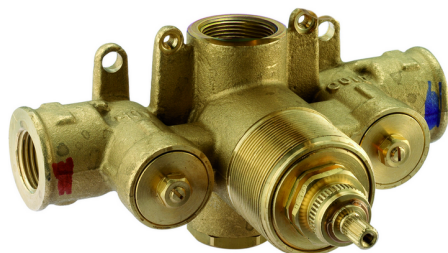

## Exposed part for concealed thermo shower valve NUOVA KIRUNA\_KT007200

MODEL **K2007200**

Exposed part for concealed thermo valve, without stop valve, without concealed part, for items ZB007221

### AVAILABLE FINISHINGS

-  **21** 21 Chrome
-  **26** 26 Old Copper
-  **2F** 2F Brushed Nickel
-  **2W** 2W Brushed Gold
-  **40** 40 Matt Black
-  **4Q** 4Q Matt White

### Thermostatic

The Huber thermostatic is your personal water manager, helping you to handle, control and save water and energy.

## 3/4" Concealed thermostatic shower valve CONCEALED\_ZB007221

MODEL **ZB007221**

3/4" Concealed thermostatic valve, without Stopvalve, without trim kit

AVAILABLE FINISHINGS

CHARACTERISTICS

Installation	<b>Concealed</b>
Cartridge Spare Parts	<b>23.51A.HF</b>
<b>HF Thermostatic Valve</b>	
Concealed	<b>1</b>