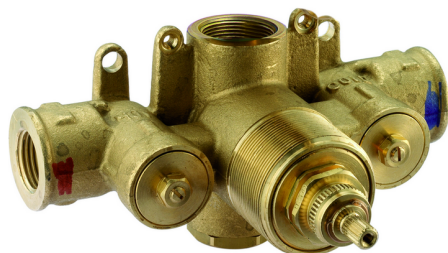

Exposed part for concealed thermo shower valve NUOVA KIRUNA_KT007200

MODEL **K2007200**

Exposed part for concealed thermo valve, without stop valve, without concealed part, for items ZB007221

AVAILABLE FINISHINGS

-  **21** 21 Chrome
-  **26** 26 Old Copper
-  **2F** 2F Brushed Nickel
-  **2W** 2W Brushed Gold
-  **40** 40 Matt Black
-  **4Q** 4Q Matt White

CHARACTERISTICS

Installation **Concealed**
 Required concealed parts **ZB007221**

Thermostatic

The Huber thermostatic is your personal water manager, helping you to handle, control and save water and energy.

3/4" Concealed thermostatic shower valve CONCEALED_ZB007221

MODEL **ZB007221**

3/4" Concealed thermostatic valve, without
Stopvalve, without trim kit

AVAILABLE FINISHINGS

CHARACTERISTICS

Installation	Concealed
Cartridge Spare Parts	23.51A.HF
HF Thermostatic Valve	
Concealed	1

Piastra/Plate/Plaque/Platte/Placa
 2-3mm: XX 25-40 YY 76-91
 10mm: XX 16-31 YY 65-80