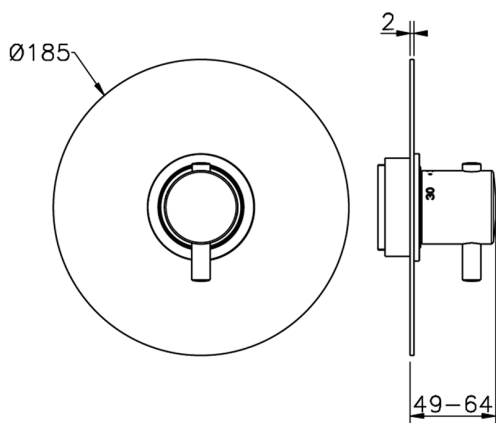

Exposed part for concealed thermo shower valve NUOVA KIRUNA_KT007200

MODEL **K2007200**

Exposed part for concealed thermo valve, without stop valve, without concealed part, for items ZB007221

AVAILABLE FINISHINGS

-  **21** 21 Chrome
-  **26** 26 Old Copper
-  **2F** 2F Brushed Nickel
-  **2W** 2W Brushed Gold
-  **40** 40 Matt Black
-  **4Q** 4Q Matt White

CHARACTERISTICS

Installation **Concealed**
 Required concealed parts **ZB007221**

3/4" Concealed thermostatic valve, without
Stopvalve, without trim kit

AVAILABLE FINISHINGS

CHARACTERISTICS

Installation	Concealed
Cartridge Spare Parts	23.51A.HF
HF Thermostatic Valve	
Concealed	1

Piastra/Plate/Plaque/Platte/Placa
 2-3mm: XX 25-40 YY 76-91
 10mm: XX 16-31 YY 65-80