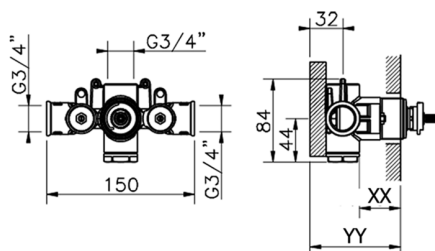

-  **21** 21 Chrome
-  **26** 26 Old Copper
-  **2F** 2F Brushed Nickel
-  **2W** 2W Brushed Gold
-  **40** 40 Matt Black
-  **4Q** 4Q Matt White

CHARACTERISTICS

Installation **Concealed**
 Required concealed parts **ZB007221**

3/4" Concealed thermostatic valve, without
Stopvalve, without trim kit

AVAILABLE FINISHINGS

CHARACTERISTICS

Installation	Concealed
Cartridge Spare Parts	23.51A.HF
HF Thermostatic Valve	
Concealed	1

Piastra/Plate/Plaque/Platte/Placa
 2-3mm: XX 25-40 YY 76-91
 10mm: XX 16-31 YY 65-80