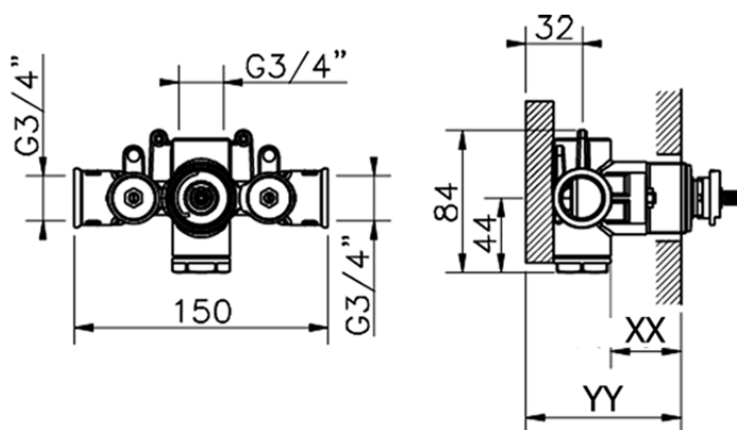

## Exposed part for concealed thermo shower valve NUOVA KIRUNA\_KT007200

K2007200

<https://en.huberitalia.com/exposed-part-for-concealed-thermo-shower-valve-nuova-kiruna-kt007200>

Piastra/Plate/Plaque/Platte/Placa

2-3mm: XX 25-40 YY 76-91

10mm: XX 16-31 YY 65-80

ZB007221

<https://en.huberitalia.com/3-4-concealed-thermostatic-shower-valve-concealed-zb007221>

2024-12-19