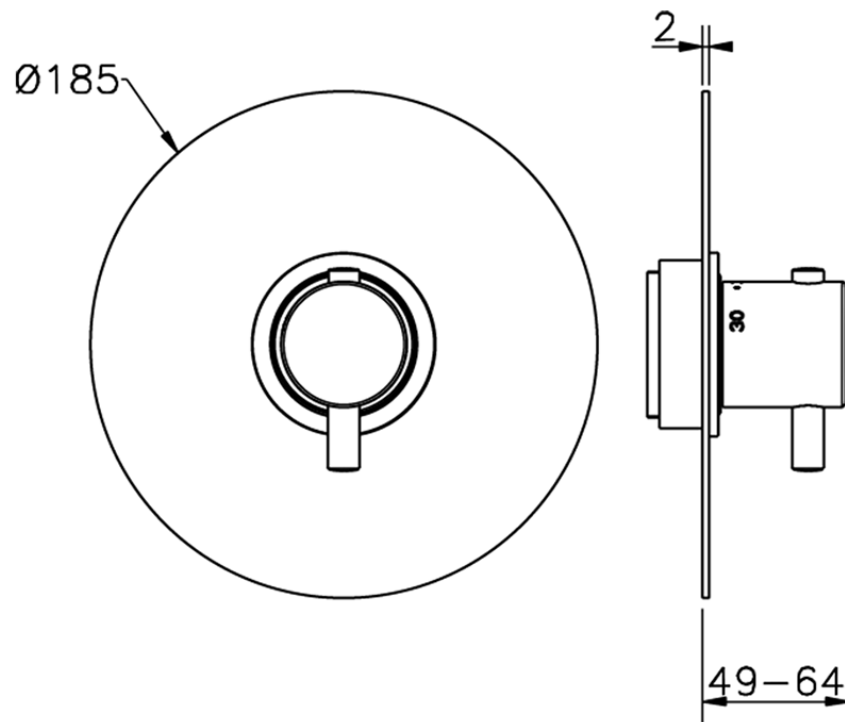

## Exposed part for concealed thermo shower valve NUOVA KIRUNA\_KT007200

K2007200

<https://en.huberitalia.com/exposed-part-for-concealed-thermo-shower-valve-nuova-kiruna-kt007200>

Piastra/Plate/Plaque/Platte/Placa

2-3mm: XX 25-40 YY 76-91

10mm: XX 16-31 YY 65-80

ZB007221

<https://en.huberitalia.com/3-4-concealed-thermostatic-shower-valve-concealed-zb007221>

2024-12-19