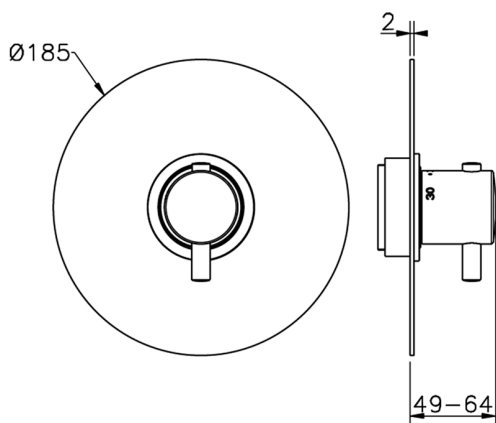

Exposed part for concealed thermo shower valve NUOVA KIRUNA_KT007200

MODEL **K2007200**

Exposed part for concealed thermo valve, without stop valve, without concealed part, for items ZB007221

AVAILABLE FINISHINGS

-  **21** 21 Chrome
-  **26** 26 Old Copper
-  **2F** 2F Brushed Nickel
-  **2W** 2W Brushed Gold
-  **40** 40 Matt Black
-  **4Q** 4Q Matt White

CHARACTERISTICS

Installation **Concealed**
 Required concealed parts **ZB007221**

3/4" Concealed thermostatic valve, without Stopvalve, without trim kit

AVAILABLE FINISHINGS

CHARACTERISTICS

Installation	Concealed
Cartridge Spare Parts	23.51A.HF
HF Thermostatic Valve	
Concealed	1

Piastra/Plate/Plaque/Platte/Placa
 2-3mm: XX 25-40 YY 76-91
 10mm: XX 16-31 YY 65-80