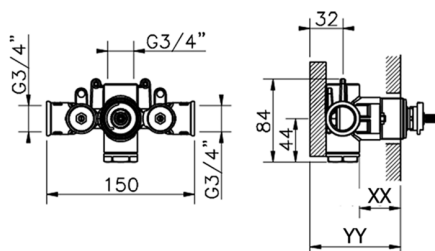

-  **21** 21 Chrome
-  **26** 26 Old Copper
-  **2F** 2F Brushed Nickel
-  **2W** 2W Brushed Gold
-  **40** 40 Matt Black
-  **4Q** 4Q Matt White

CHARACTERISTICS

Installation **Concealed**
 Required concealed parts **ZB007221**

3/4" Concealed thermostatic valve, without Stopvalve, without trim kit

AVAILABLE FINISHINGS

CHARACTERISTICS

Installation	Concealed
Cartridge Spare Parts	23.51A.HF
HF Thermostatic Valve	
Concealed	1

Piastra/Plate/Plaque/Platte/Placa
 2-3mm: XX 25-40 YY 76-91
 10mm: XX 16-31 YY 65-80