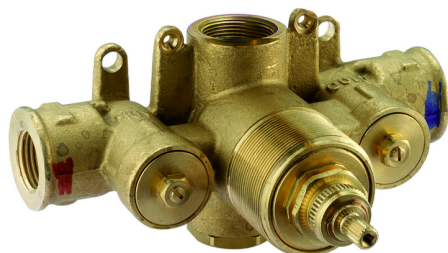

Exposed part for concealed thermo shower valve NUOVA KIRUNA_KT007200

MODEL **K2007200**

Exposed part for concealed thermo valve, without stop valve, without concealed part, for items ZB007221

AVAILABLE FINISHINGS

-  **21** 21 Chrome
-  **26** 26 Old Copper
-  **2F** 2F Brushed Nickel
-  **2W** 2W Brushed Gold
-  **40** 40 Matt Black
-  **4Q** 4Q Matt White

CHARACTERISTICS

Installation **Concealed**
 Required concealed parts **ZB007221**

Thermostatic

The Huber thermostatic is your personal water manager, helping you to handle, control and save water and energy.

3/4" Concealed thermostatic shower valve CONCEALED_ZB007221

MODEL **ZB007221**

3/4" Concealed thermostatic valve, without Stopvalve, without trim kit

AVAILABLE FINISHINGS

CHARACTERISTICS

Installation	Concealed
Cartridge Spare Parts	23.51A.HF
HF Thermostatic Valve	
Concealed	1

Piastra/Plate/Plaque/Platte/Placa
 2-3mm: XX 25-40 YY 76-91
 10mm: XX 16-31 YY 65-80