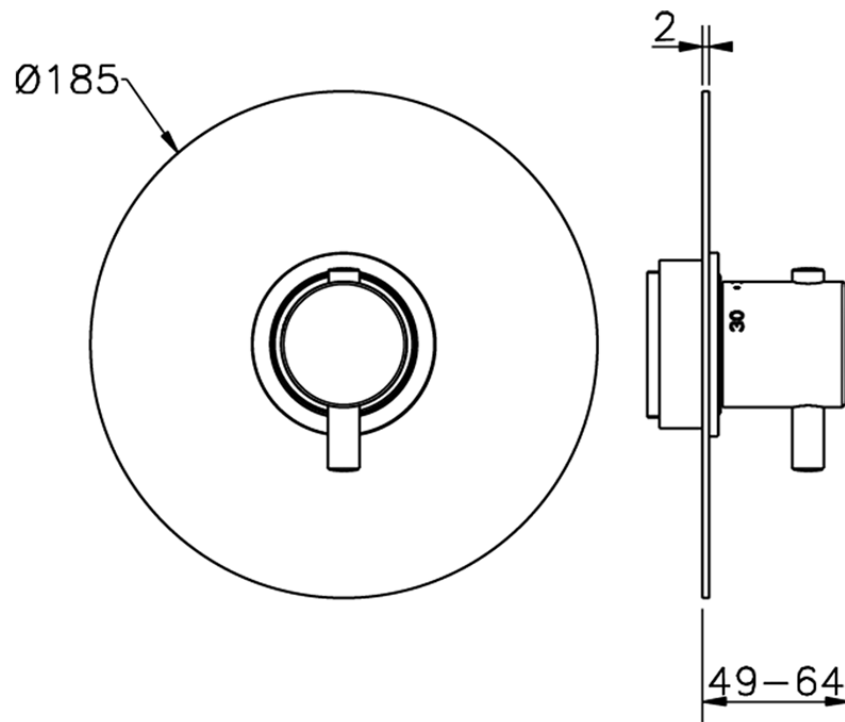

Exposed part for concealed thermo shower valve NUOVA KIRUNA_KT007200

K2007200

<https://en.huberitalia.com/exposed-part-for-concealed-thermo-shower-valve-nuova-kiruna-kt007200>

Piastra/Plate/Plaque/Platte/Placa

2-3mm: XX 25-40 YY 76-91

10mm: XX 16-31 YY 65-80