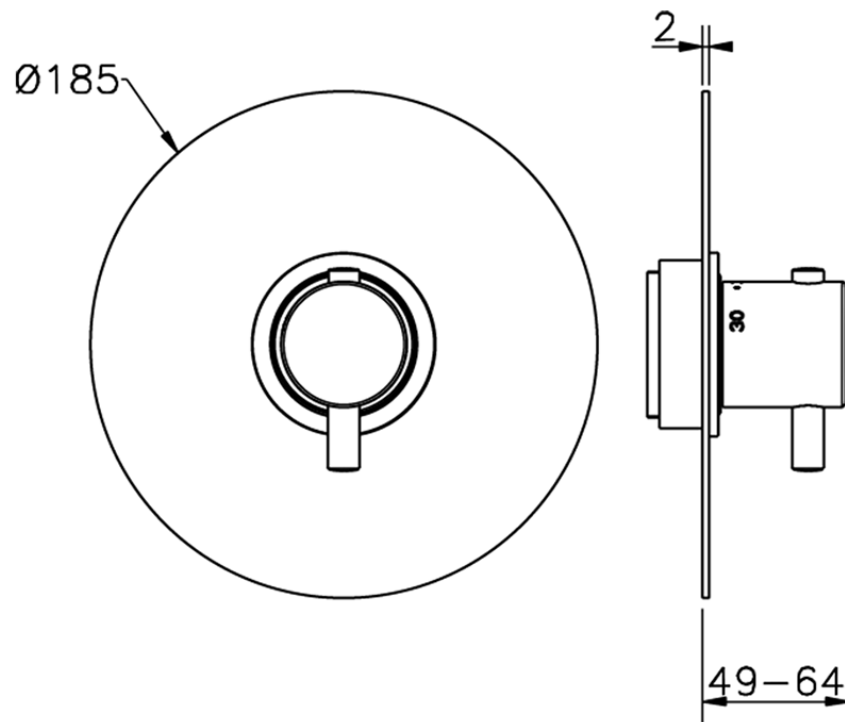

Exposed part for concealed thermo shower valve NUOVA KIRUNA_KT007200

K2007200

<https://en.huberitalia.com/exposed-part-for-concealed-thermo-shower-valve-nuova-kiruna-kt007200>

Piastra/Plate/Plaque/Platte/Placa

2-3mm: XX 25-40 YY 76-91

10mm: XX 16-31 YY 65-80

ZB007221

<https://en.huberitalia.com/3-4-concealed-thermostatic-shower-valve-concealed-zb007221>

2024-12-19