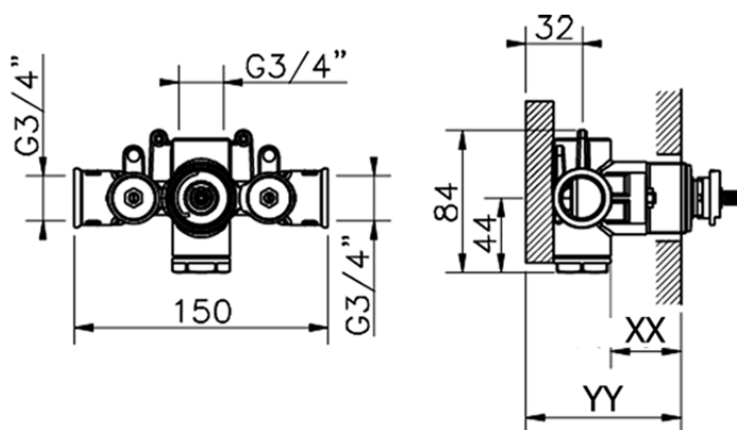

Exposed part for concealed thermo shower valve NUOVA KIRUNA_KT007200

K2007200

<https://en.huberitalia.com/exposed-part-for-concealed-thermo-shower-valve-nuova-kiruna-kt007200>

Piastra/Plate/Plaque/Platte/Placa

2-3mm: XX 25-40 YY 76-91

10mm: XX 16-31 YY 65-80

ZB007221

<https://en.huberitalia.com/3-4-concealed-thermostatic-shower-valve-concealed-zb007221>

2024-12-19