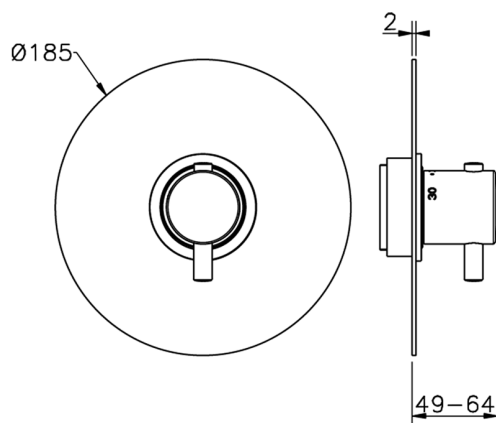

Exposed part for concealed thermo shower valve NUOVA KIRUNA_KT007200

MODEL **K2007200**

Exposed part for concealed thermo valve, without stop valve, without concealed part, for items ZB007221

AVAILABLE FINISHINGS

-  **21** 21 Chrome
-  **26** 26 Old Copper
-  **2F** 2F Brushed Nickel
-  **2W** 2W Brushed Gold
-  **40** 40 Matt Black
-  **4Q** 4Q Matt White

CHARACTERISTICS

Installation **Concealed**
 Required concealed parts **ZB007221**

Piastra/Plate/Plaque/Platte/Placa
 2-3mm: XX 25-40 YY 76-91
 10mm: XX 16-31 YY 65-80

Thermostatic

The Huber thermostatic is your personal water manager, helping you to handle, control and save water and energy.