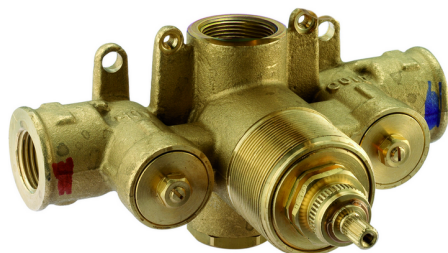

Exposed part for concealed thermo shower valve NUOVA KIRUNA_KT007200

MODEL **K2007200**

Exposed part for concealed thermo valve, without stop valve, without concealed part, for items ZB007221

AVAILABLE FINISHINGS

-  **21** 21 Chrome
-  **26** 26 Old Copper
-  **2F** 2F Brushed Nickel
-  **2W** 2W Brushed Gold
-  **40** 40 Matt Black
-  **4Q** 4Q Matt White

CHARACTERISTICS

Installation **Concealed**
 Required concealed parts **ZB007221**

Thermostatic

The Huber thermostatic is your personal water manager, helping you to handle, control and save water and energy.

3/4" Concealed thermostatic shower valve CONCEALED_ZB007221

MODEL **ZB007221**

3/4" Concealed thermostatic valve, without Stopvalve, without trim kit

AVAILABLE FINISHINGS

CHARACTERISTICS

| | |
|------------------------------|------------------|
| Installation | Concealed |
| Cartridge Spare Parts | 23.51A.HF |
| HF Thermostatic Valve | |
| Concealed | 1 |