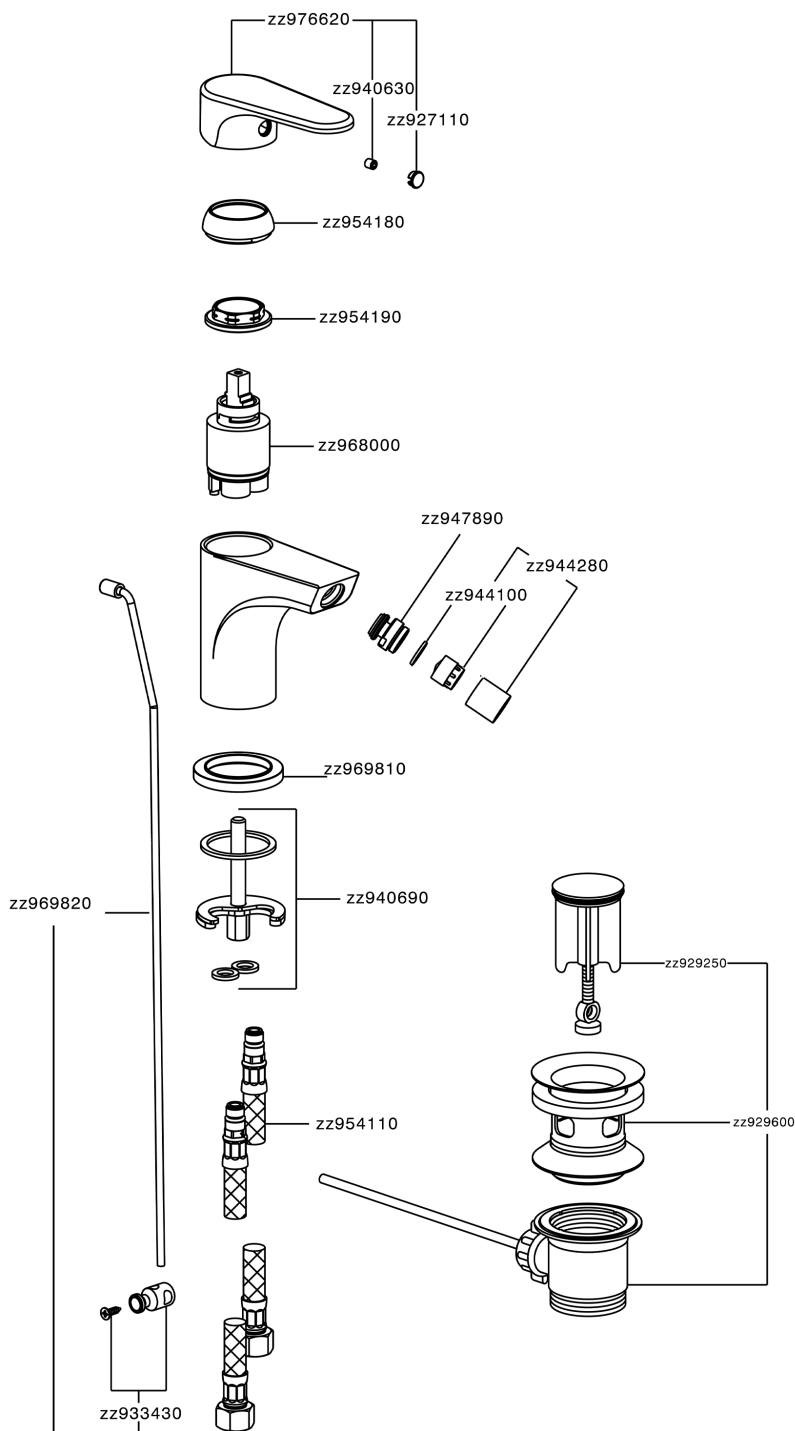

Single lever bidet mixer EnergySave H3_AH000555

AH000555

<https://en.huberitalia.com/single-lever-bidet-mixer-energysave-h3-ah000555>

2024-12-18