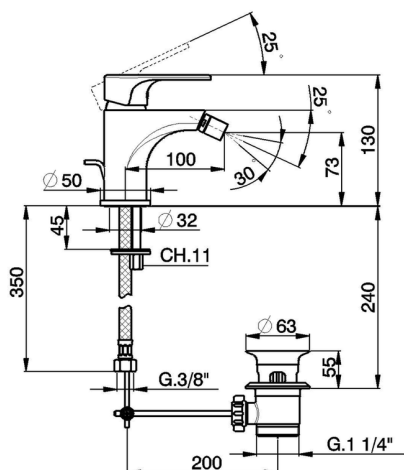

Single lever bidet mixer EnergySave H3_AH000555

MODEL **AH000555**

Single lever bidet mixer EnergySave, with 1"1/4 automatic pop up waste, G.3/8" stainless steel flexible hoses

AVAILABLE FINISHINGS

-  **21** 21 Chrome
-  **2F** 2F Brushed Nickel
-  **40** 40 Matt Black

CHARACTERISTICS

Cartridge Spare Parts **ZZ96800000**

35 mm Cartridge

Hygienic Spray

Shut-off Hand shower, for sanitary cleaning.

EcoStop

EcoStop feature limits water flow to approximately 50% of maximum output with one point of resistance on setting. Push slightly past the middle stop only when full water output is required. This will save water up to 50%.

EnergySave

Thanks to the EnergySave device, only cold water will be drawn if the lever is operated in the central position, so that the water heater will not be engaged and no hot water wasted, leading to considerable savings in energy and costs. The temperature can be adjusted by rotating the lever to the left, until the desired temperature is reached.

Single lever bidet mixer EnergySave H3_AH000555

AH000555

<https://en.huberitalia.com/single-lever-bidet-mixer-energysave-h3-ah000555>

2024-12-19