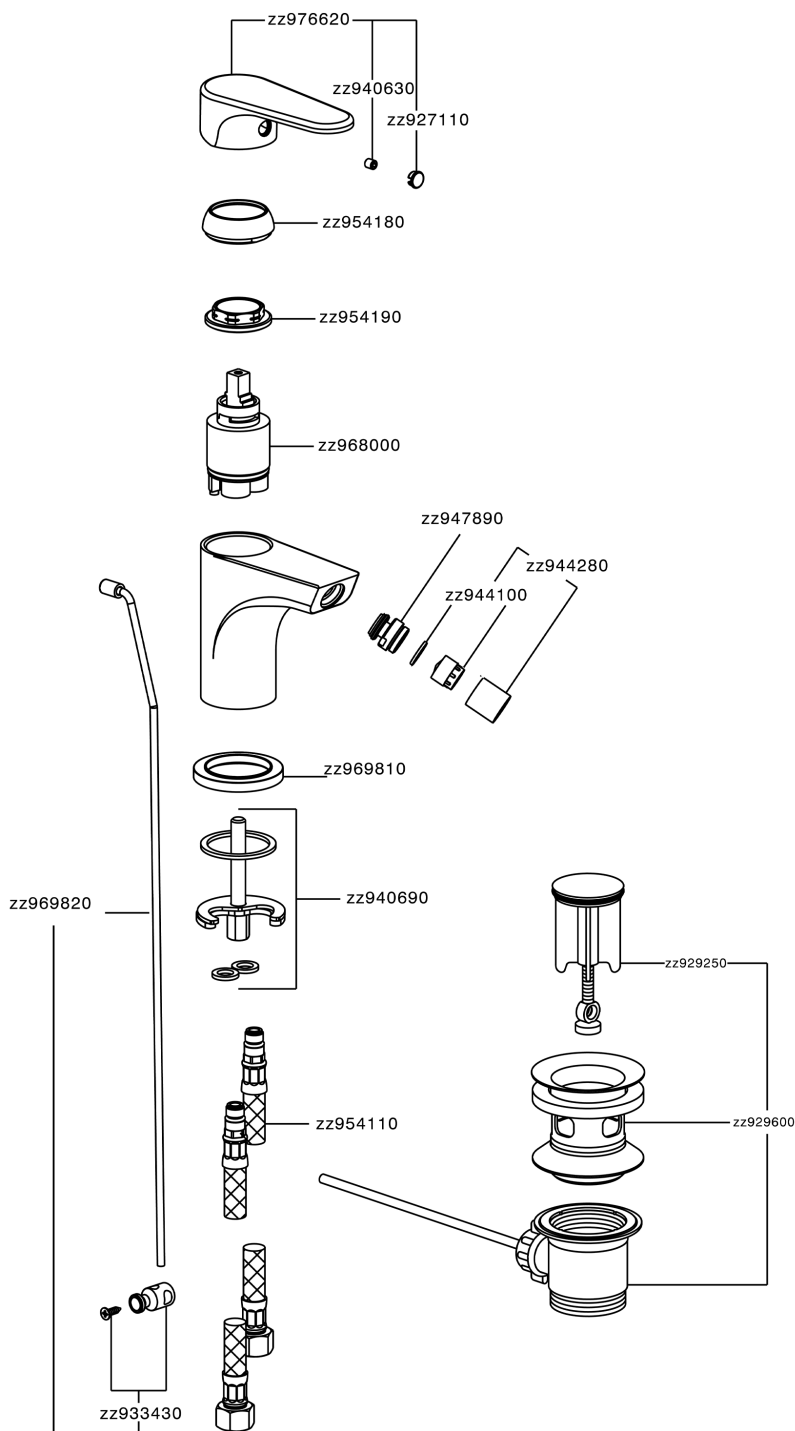

Single lever bidet mixer EnergySave H3_AH000555

MODEL **AH000555**

Single lever bidet mixer EnergySave, with 1"1/4 automatic pop up waste, G.3/8" stainless steel flexible hoses

AVAILABLE FINISHINGS

-  **21** 21 Chrome
-  **2F** 2F Brushed Nickel
-  **40** 40 Matt Black

CHARACTERISTICS

Cartridge Spare Parts **ZZ96800000**

35 mm Cartridge

Hygienic Spray

Shut-off Hand shower, for sanitary cleaning.

EcoStop

EcoStop feature limits water flow to approximately 50% of maximum output with one point of resistance on setting. Push slightly past the middle stop only when full water output is required. This will save water up to 50%.

EnergySave

Thanks to the EnergySave device, only cold water will be drawn if the lever is operated in the central position, so that the water heater will not be engaged and no hot water wasted, leading to considerable savings in energy and costs. The temperature can be adjusted by rotating the lever to the left, until the desired temperature is reached.

Single lever bidet mixer EnergySave H3_AH000555

AH000555

<https://en.huberitalia.com/single-lever-bidet-mixer-energysave-h3-ah000555>

2024-12-19