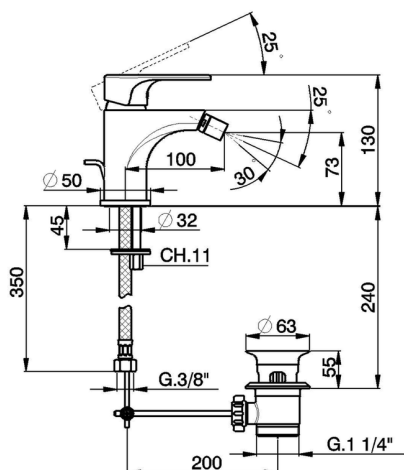

## Single lever bidet mixer EnergySave H3\_AH000555

MODEL **AH000555**

Single lever bidet mixer EnergySave, with 1"1/4 automatic pop up waste, G.3/8" stainless steel flexible hoses

### CHARACTERISTICS

Cartridge Spare Parts **ZZ96800000**

**35 mm Cartridge**