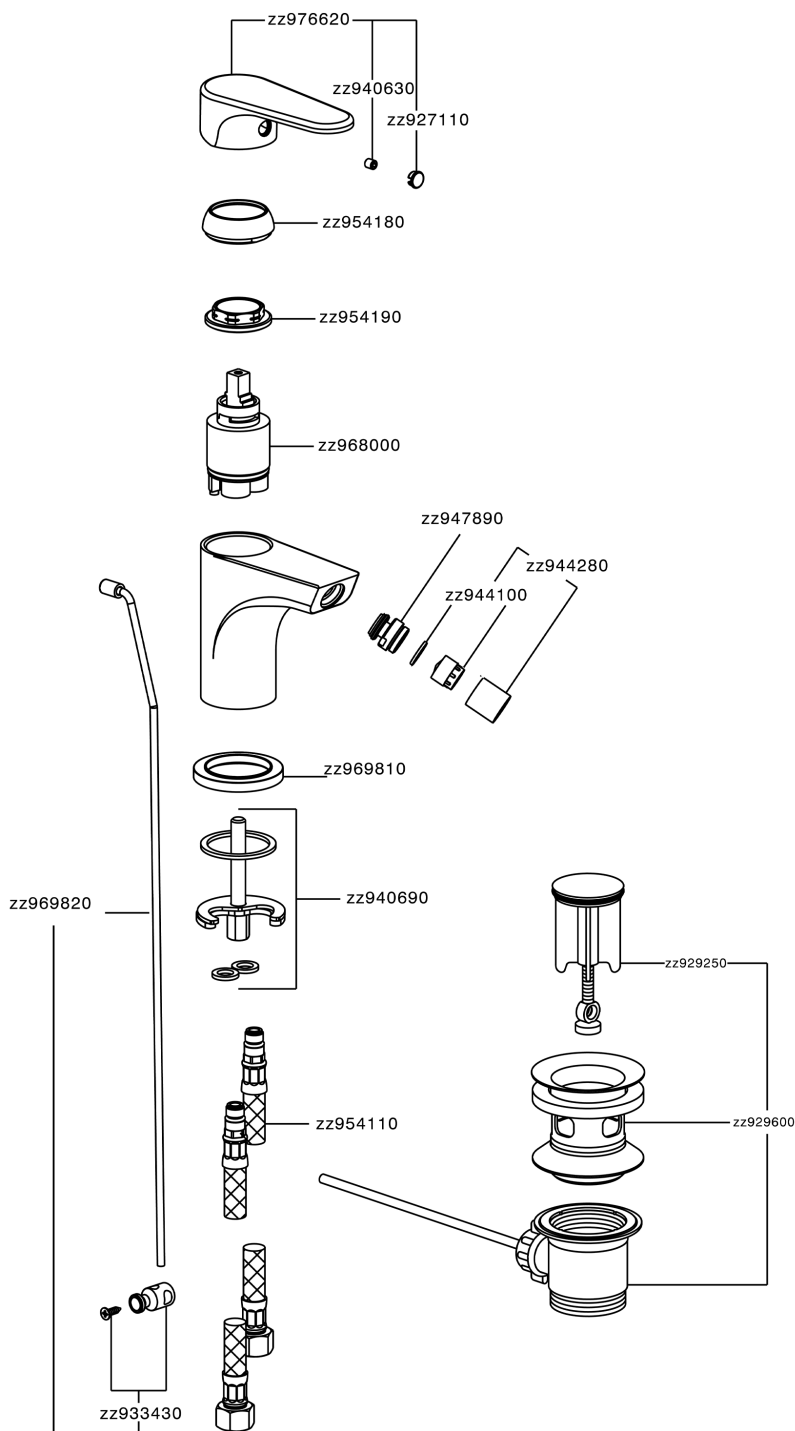

### CHARACTERISTICS

Cartridge Spare Parts **ZZ96800000**

**35 mm Cartridge**

#### EcoStop

EcoStop feature limits water flow to approximately 50% of maximum output with one point of resistance on setting. Push slightly past the middle stop only when full water output is required. This will save water up to 50%.

#### EnergySave

Thanks to the EnergySave device, only cold water will be drawn if the lever is operated in the central position, so that the water heater will not be engaged and no hot water wasted, leading to considerable savings in energy and costs. The temperature can be adjusted by rotating the lever to the left, until the desired temperature is reached.

## Single lever bidet mixer EnergySave H3\_AH000555

AH000555

<https://en.huberitalia.com/single-lever-bidet-mixer-energysave-h3-ah000555>

2024-12-19