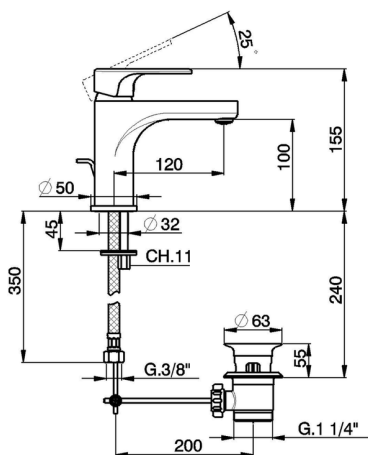

## Single lever washbasin mixer " large " EnergySave H3\_AH000495

MODEL **AH000495**

Single lever washbasin mixer " large " EnergySave, with 1"1/4 automatic pop up waste, G.3/8" stainless steel flexible hoses

### CHARACTERISTICS

Cartridge Spare Parts **ZZ96800000**

**35 mm Cartridge**

### EcoStop

EcoStop feature limits water flow to approximately 50% of maximum output with one point of resistance on setting. Push slightly past the middle stop only when full water output is required. This will save water up to 50%.