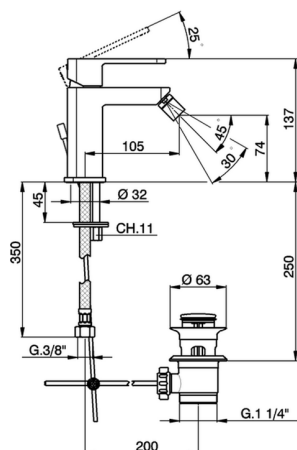

Single lever bidet mixer DADO_DD000550

MODEL **DD000550**

Single lever bidet mixer, with 1"1/4 automatic pop-up waste, G.3/8" stainless steel flexible hoses

AVAILABLE FINISHINGS

-  **21** 21 Chrome
-  **2B** 2B Polished Nickel
-  **2F** 2F Brushed Nickel
-  **40** 40 Matt Black
-  **4Q** 4Q Matt White

CHARACTERISTICS

Cartridge Spare Parts **ZZ94240000**

25 mm Cartridge