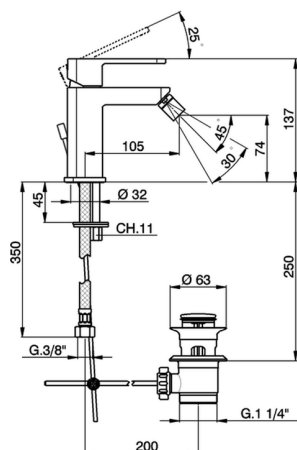

## Single lever bidet mixer DADO\_DD000550

MODEL **DD000550**

Single lever bidet mixer, with 1"1/4 automatic pop-up waste, G.3/8" stainless steel flexible hoses

### CHARACTERISTICS

Cartridge Spare Parts **ZZ94240000**

**25 mm Cartridge**