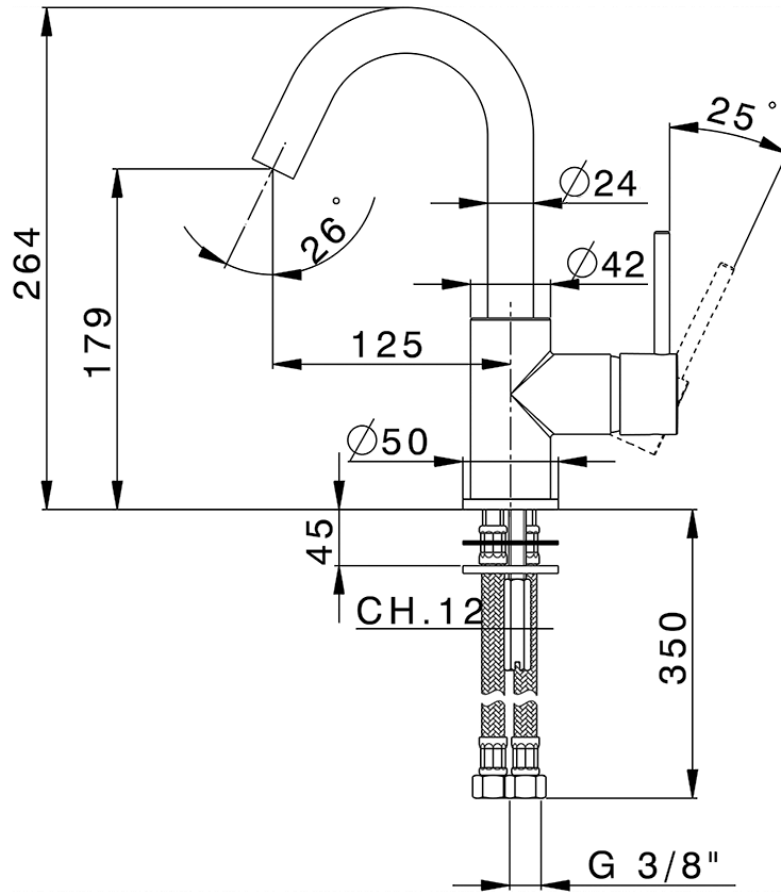

Single lever washbasin mixer EnergySave NUOVA KIRUNA\_K2000485

K2000485

<https://en.huberitalia.com/single-lever-washbasin-mixer-energysave-nuova-kiruna-k2000485>

2024-09-21