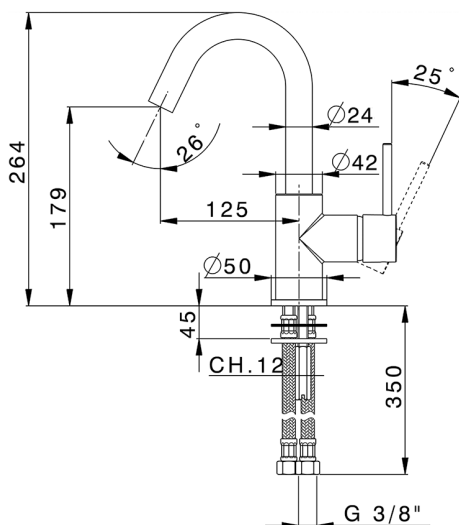

Single lever washbasin mixer EnergySave NUOVA KIRUNA_K2000485

MODEL **K2000485**

Single lever washbasin mixer EnergySave, without waste, G.3/8" stainless steel flexible hoses

AVAILABLE FINISHINGS

-  **21** 21 Chrome
-  **26** 26 Old Copper
-  **2F** 2F Brushed Nickel
-  **2W** 2W Brushed Gold
-  **40** 40 Matt Black
-  **4Q** 4Q Matt White

CHARACTERISTICS

Cartridge Spare Parts **ZZ95409000**

35 mm Cartridge

EcoStop

EcoStop feature limits water flow to approximately 50% of maximum output with one point of resistance on setting. Push slightly past the middle stop only when full water output is required. This will save water up to 50%.

EnergySave

Thanks to the EnergySave device, only cold water will be drawn if the lever is operated in the central position, so that the water heater will not be engaged and no hot water wasted, leading to considerable savings in energy and costs. The temperature can be adjusted by rotating the lever to the left, until the desired temperature is reached.