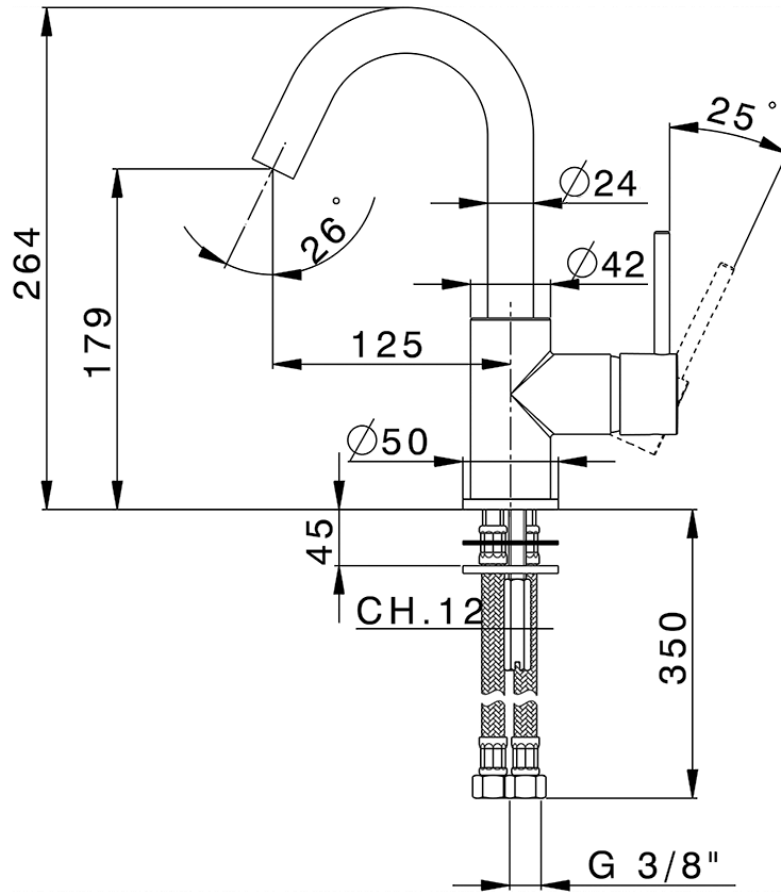

Single lever washbasin mixer EnergySave NUOVA KIRUNA_K2000485

K2000485

<https://en.huberitalia.com/single-lever-washbasin-mixer-energysave-nuova-kiruna-k2000485>

2024-09-21