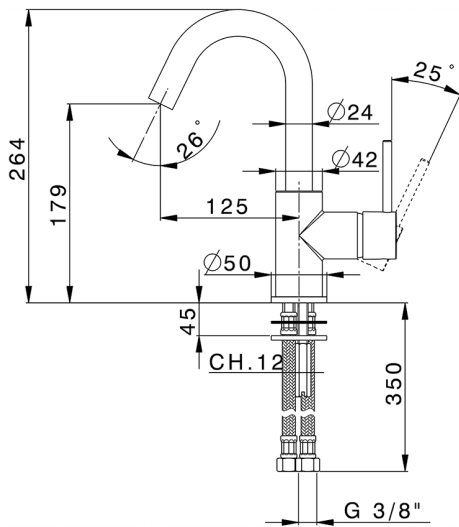

Single lever washbasin mixer EnergySave NUOVA KIRUNA_K2000485

MODEL **K2000485**

Single lever washbasin mixer EnergySave, without waste, G.3/8" stainless steel flexible hoses

AVAILABLE FINISHINGS

-  **21** 21 Chrome
-  **26** 26 Old Copper
-  **2F** 2F Brushed Nickel
-  **2W** 2W Brushed Gold
-  **40** 40 Matt Black
-  **4Q** 4Q Matt White

CHARACTERISTICS

Cartridge Spare Parts **ZZ95409000**

35 mm Cartridge

EcoStop

EcoStop feature limits water flow to approximately 50% of maximum output with one point of resistance on setting. Push slightly past the middle stop only when full water output is required. This will save water up to 50%.

EnergySave

Thanks to the EnergySave device, only cold water will be drawn if the lever is operated in the central position, so that the water heater will not be engaged and no hot water wasted, leading to considerable savings in energy and costs. The temperature can be adjusted by rotating the lever to the left, until the desired temperature is reached.