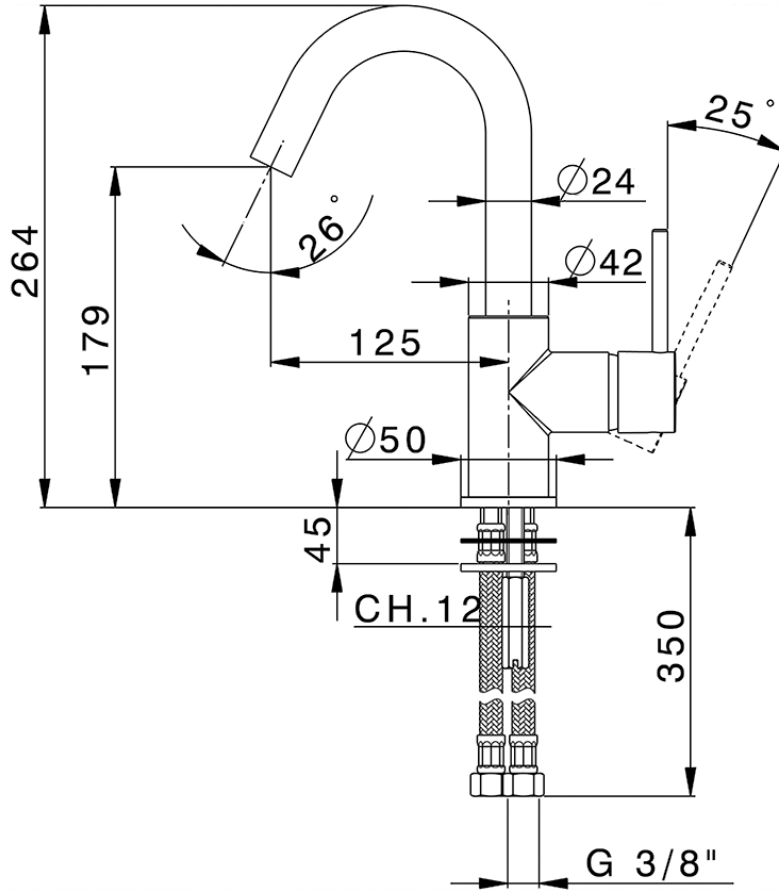

Single lever washbasin mixer EnergySave NUOVA KIRUNA_K2000485

K2000485

<https://en.huberitalia.com/single-lever-washbasin-mixer-energysave-nuova-kiruna-k2000485>

2024-09-21