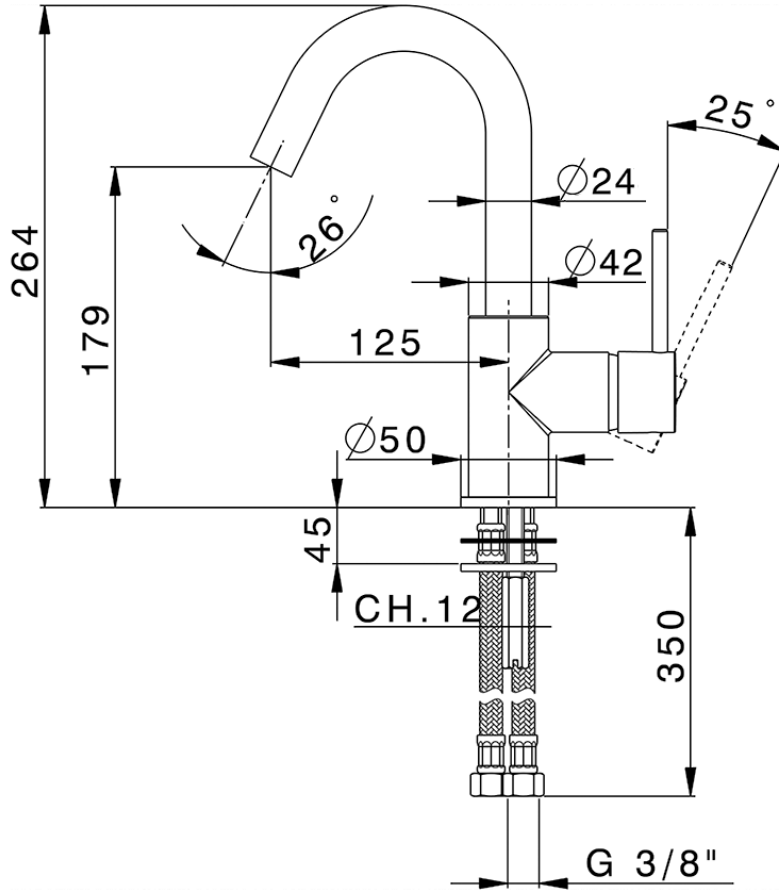

Single lever washbasin mixer EnergySave NUOVA KIRUNA\_K2000485

K2000485

<https://en.huberitalia.com/single-lever-washbasin-mixer-energysave-nuova-kiruna-k2000485>

2024-09-21