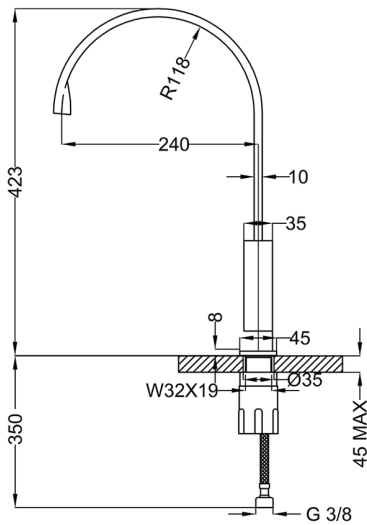

Single Lever basin/sink mixer KITCHEN_NE000534

MODEL **NE000534**

Single Lever basin/sink mixer, swivel spout, without pop-up waste, G.3/8" stainless steel flexible hoses

AVAILABLE FINISHINGS

-  **21** 21 Chrome
-  **2F** 2F Brushed Nickel
-  **40** 40 Matt Black
-  **4Q** 4Q Matt White

CHARACTERISTICS

Cartridge Spare Parts **ZZ96550000**

25 mm Cartridge

2024-12-22