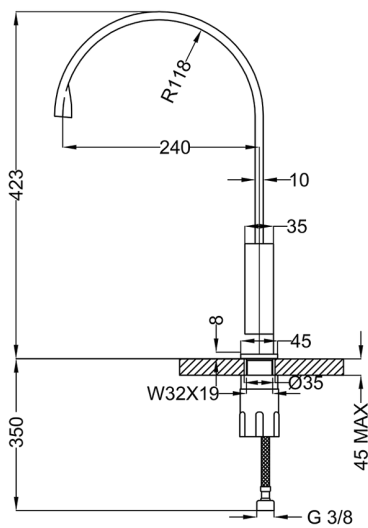

## Single Lever basin/sink mixer KITCHEN\_NE000534

MODEL **NE000534**

Single Lever basin/sink mixer, swivel spout, without pop-up waste, G.3/8" stainless steel flexible hoses

### CHARACTERISTICS

Cartridge Spare Parts **ZZ96550000**

**25 mm Cartridge**

2024-12-04