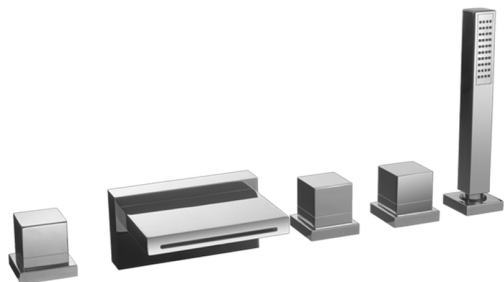

Deck-mounted 5-hole bath mixer NUOVA EGO_NE000260

MODEL **NE000260**

Deck-mounted 5-hole bath mixer, 2-outlet diverter, ABS 27x27mm one spray minimalist square handshower, 150 cm Pull-out flexible hose

AVAILABLE FINISHINGS

-  **21** 21 Chrome
-  **2F** 2F Brushed Nickel
-  **40** 40 Matt Black
-  **4Q** 4Q Matt White

CHARACTERISTICS

2026-06-06