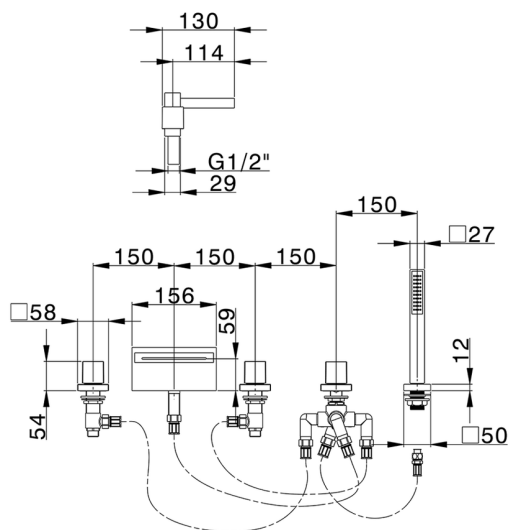

Deck-mounted 5-hole bath mixer NUOVA EGO_NE000260

MODEL **NE000260**

Deck-mounted 5-hole bath mixer, 2-outlet diverter, ABS 27x27mm one spray minimalist square handshower, 150 cm Pull-out flexible hose

AVAILABLE FINISHINGS

-  **21** 21 Chrome
-  **2F** 2F Brushed Nickel
-  **40** 40 Matt Black
-  **4Q** 4Q Matt White

CHARACTERISTICS

2026-04-09