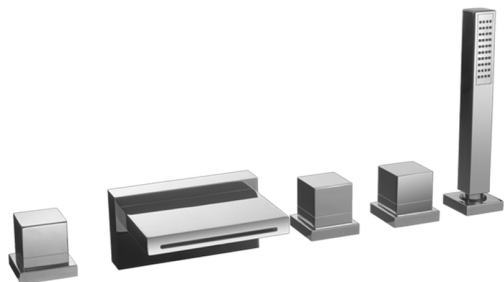

Deck-mounted 5-hole bath mixer NUOVA EGO_NE000260

MODEL **NE000260**

Deck-mounted 5-hole bath mixer, 2-outlet diverter, ABS 27x27mm one spray minimalist square handshower, 150 cm Pull-out flexible hose

AVAILABLE FINISHINGS

-  **21** 21 Chrome
-  **2F** 2F Brushed Nickel
-  **40** 40 Matt Black
-  **4Q** 4Q Matt White

CHARACTERISTICS

2026-04-09