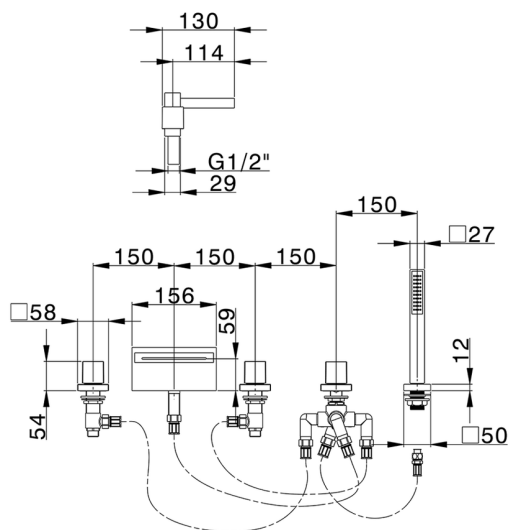

Deck-mounted 5-hole bath mixer NUOVA EGO_NE000260

MODEL **NE000260**

Deck-mounted 5-hole bath mixer, 2-outlet diverter, ABS 27x27mm one spray minimalist square handshower, 150 cm Pull-out flexible hose

AVAILABLE FINISHINGS

-  **21** 21 Chrome
-  **2F** 2F Brushed Nickel
-  **40** 40 Matt Black
-  **4Q** 4Q Matt White

CHARACTERISTICS

2026-06-06