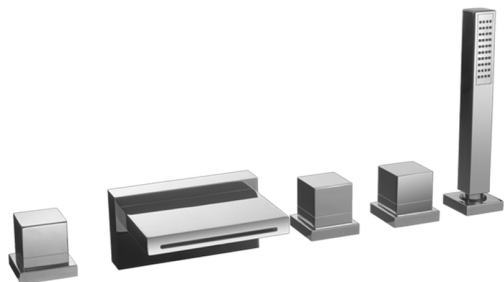

Deck-mounted 5-hole bath mixer NUOVA EGO_NE000260

MODEL **NE000260**

Deck-mounted 5-hole bath mixer, 2-outlet diverter, ABS 27x27mm one spray minimalist square handshower, 150 cm Pull-out flexible hose

AVAILABLE FINISHINGS

-  **21** 21 Chrome
-  **2F** 2F Brushed Nickel
-  **40** 40 Matt Black
-  **4Q** 4Q Matt White

CHARACTERISTICS

2026-06-26