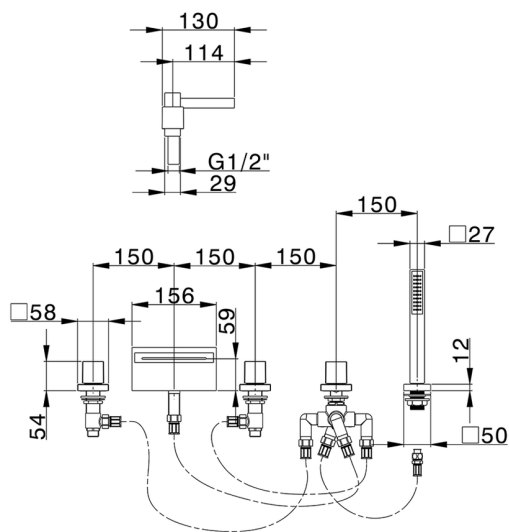

Deck-mounted 5-hole bath mixer NUOVA EGO_NE000260

MODEL **NE000260**

Deck-mounted 5-hole bath mixer, 2-outlet diverter, ABS 27x27mm one spray minimalist square handshower, 150 cm Pull-out flexible hose

AVAILABLE FINISHINGS

-  **21** 21 Chrome
-  **2F** 2F Brushed Nickel
-  **40** 40 Matt Black
-  **4Q** 4Q Matt White

CHARACTERISTICS

2026-06-26