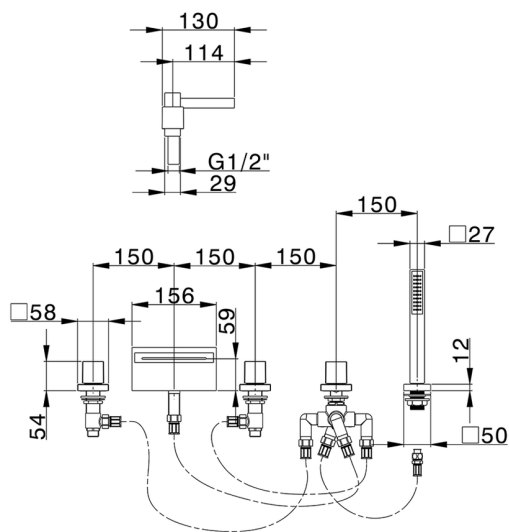

Deck-mounted 5-hole bath mixer NUOVA EGO_NE000260

MODEL **NE000260**

Deck-mounted 5-hole bath mixer, 2-outlet diverter, ABS 27x27mm one spray minimalist square handshower, 150 cm Pull-out flexible hose

AVAILABLE FINISHINGS

-  **21** 21 Chrome
-  **2F** 2F Brushed Nickel
-  **40** 40 Matt Black
-  **4Q** 4Q Matt White

CHARACTERISTICS

2026-06-13