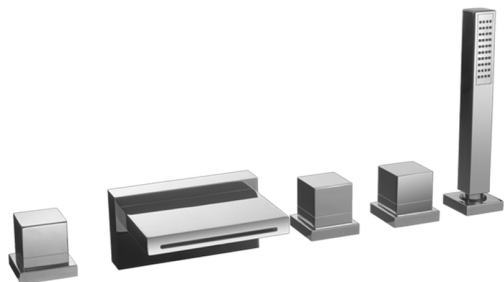

Deck-mounted 5-hole bath mixer NUOVA EGO_NE000260

MODEL **NE000260**

Deck-mounted 5-hole bath mixer, 2-outlet diverter, ABS 27x27mm one spray minimalist square handshower, 150 cm Pull-out flexible hose

AVAILABLE FINISHINGS

-  **21** 21 Chrome
-  **2F** 2F Brushed Nickel
-  **40** 40 Matt Black
-  **4Q** 4Q Matt White

CHARACTERISTICS

2026-06-13