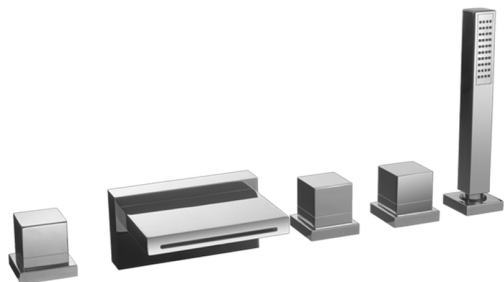

Deck-mounted 5-hole bath mixer NUOVA EGO_NE000260

MODEL **NE000260**

Deck-mounted 5-hole bath mixer, 2-outlet diverter, ABS 27x27mm one spray minimalist square handshower, 150 cm Pull-out flexible hose

AVAILABLE FINISHINGS

-  **21** 21 Chrome
-  **2F** 2F Brushed Nickel
-  **40** 40 Matt Black
-  **4Q** 4Q Matt White

CHARACTERISTICS

2026-04-06