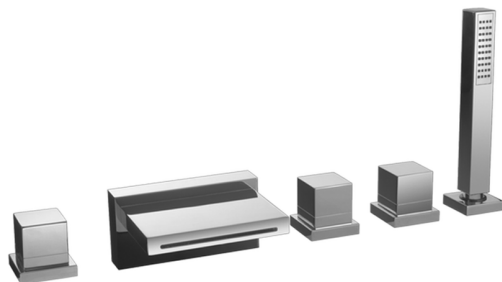

Deck-mounted 5-hole bath mixer NUOVA EGO_NE000260

MODEL **NE000260**

Deck-mounted 5-hole bath mixer, 2-outlet diverter, ABS 27x27mm one spray minimalist square handshower, 150 cm Pull-out flexible hose

AVAILABLE FINISHINGS

-  **21** 21 Chrome
-  **2F** 2F Brushed Nickel
-  **40** 40 Matt Black
-  **4Q** 4Q Matt White

CHARACTERISTICS

2026-06-06