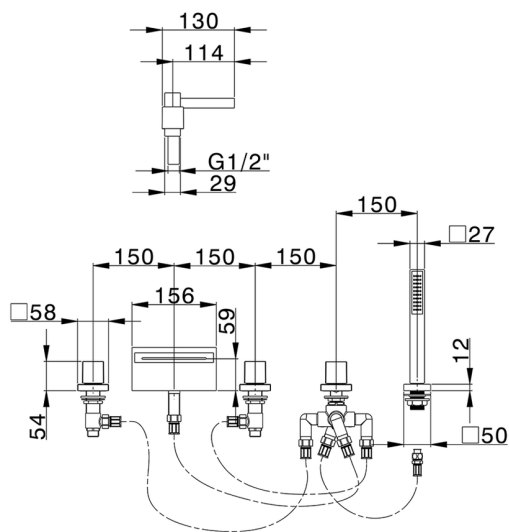

Deck-mounted 5-hole bath mixer NUOVA EGO_NE000260

MODEL **NE000260**

Deck-mounted 5-hole bath mixer, 2-outlet diverter, ABS 27x27mm one spray minimalist square handshower, 150 cm Pull-out flexible hose

AVAILABLE FINISHINGS

-  **21** 21 Chrome
-  **2F** 2F Brushed Nickel
-  **40** 40 Matt Black
-  **4Q** 4Q Matt White

CHARACTERISTICS

2026-04-06