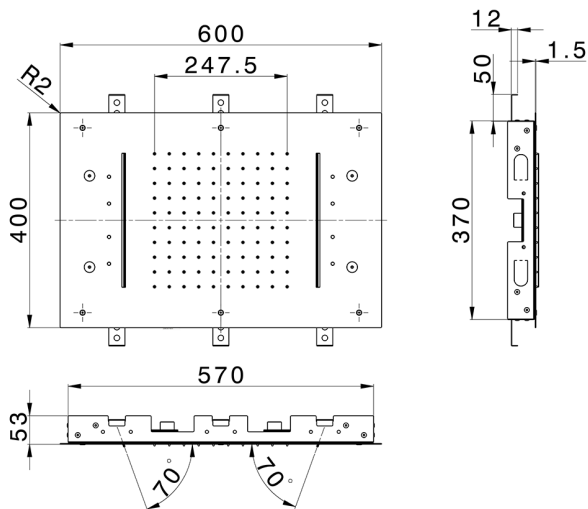

600x400 mm Ceiling showerheads ZEN_ZS1C0370

MODEL **ZS1C0370**

600x400 mm Ceiling showerheads, rain, spraying, 2 waterfalls and chromotherapy, with remote control included, Stainless Steel AISI 304

AVAILABLE FINISHINGS

- **40** 40 Matt Black
- **4Q** 4Q Matt White
- **D1** D1 Brushed Inox
- **D2** D2 Polished Inox

CHARACTERISTICS

2024-11-15