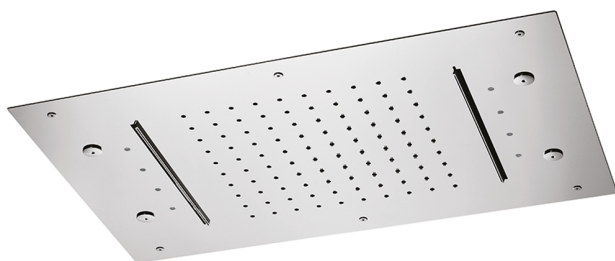

600x400 mm Ceiling showerheads ZEN_ZS1C0370

MODEL **ZS1C0370**

600x400 mm Ceiling showerheads, rain, spraying, 2 waterfalls and chromotherapy, with remote control included, Stainless Steel AISI 304

AVAILABLE FINISHINGS

-  **40** 40 Matt Black
-  **4Q** 4Q Matt White
-  **D1** D1 Brushed Inox
-  **D2** D2 Polished Inox

CHARACTERISTICS

2024-11-15