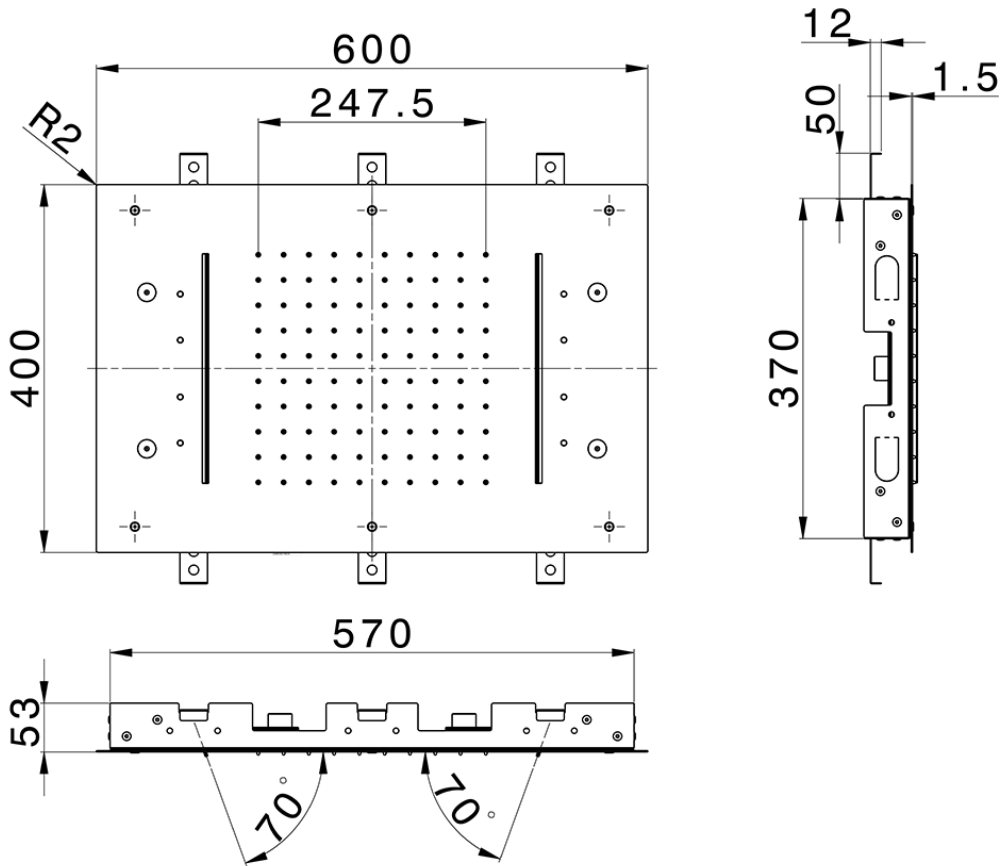

600x400 mm Ceiling showerheads ZEN\_ZS1C0370

ZS1C0370

<https://en.huberitalia.com/600x400-mm-ceiling-showerheads-zen-zs1c0370>

2024-11-15