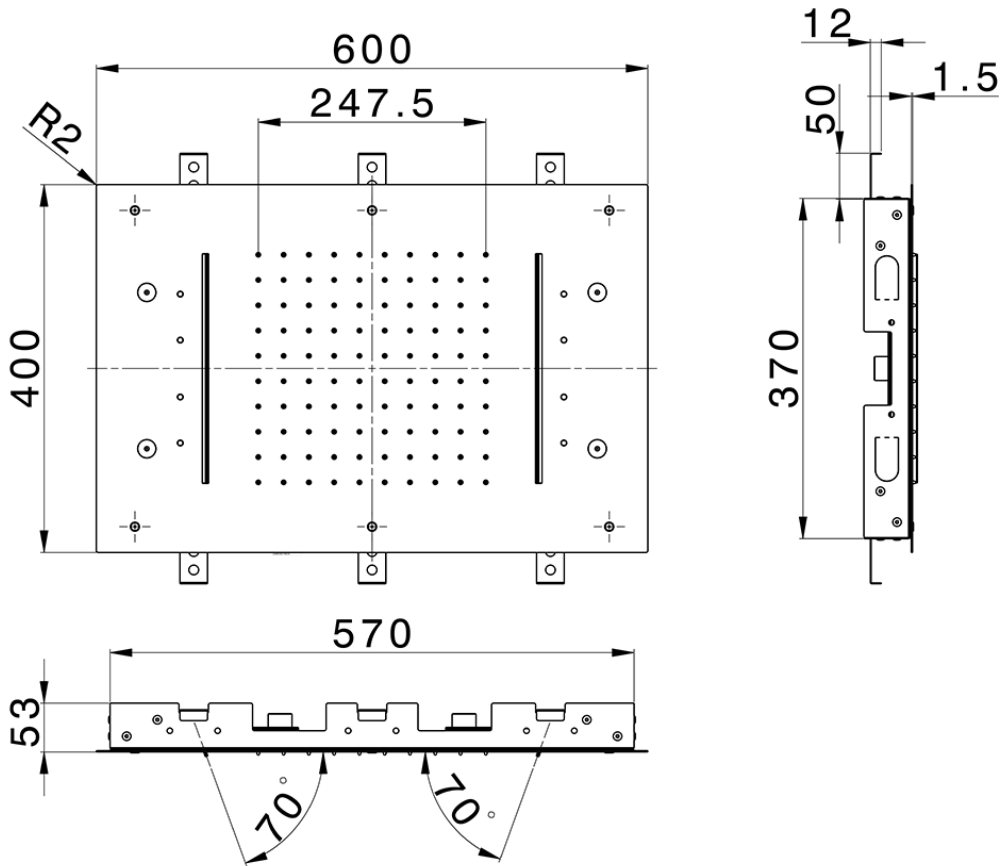

## 600x400 mm Ceiling showerheads ZEN\_ZS1C0370

ZS1C0370

<https://en.huberitalia.com/600x400-mm-ceiling-showerheads-zen-zs1c0370>

2024-11-15