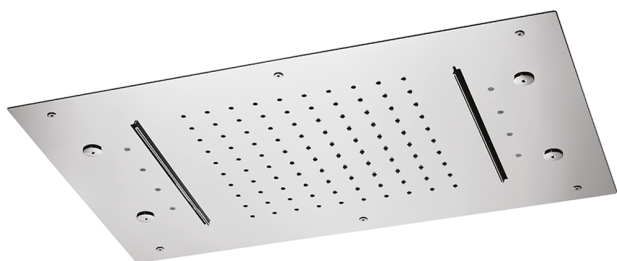

600x400 mm Ceiling showerheads ZEN_ZS1C0370

MODEL **ZS1C0370**

600x400 mm Ceiling showerheads, rain, spraying, 2 waterfalls and chromotherapy, with remote control included, Stainless Steel AISI 304

AVAILABLE FINISHINGS

- **40** 40 Matt Black
- **4Q** 4Q Matt White
- **D1** D1 Brushed Inox
- **D2** D2 Polished Inox

CHARACTERISTICS

2024-11-15