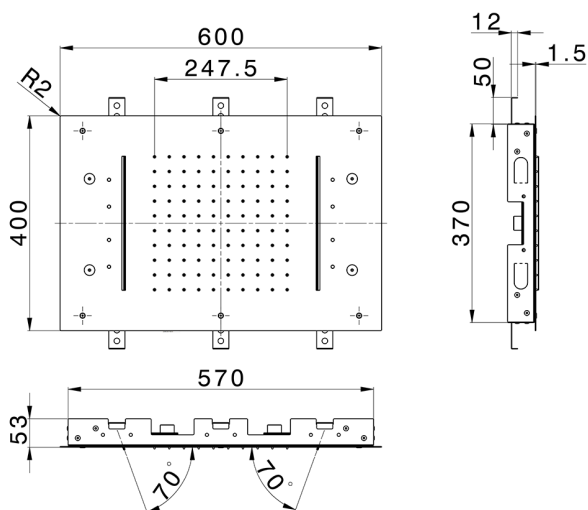

600x400 mm Ceiling showerheads ZEN_ZS1C0370

MODEL **ZS1C0370**

600x400 mm Ceiling showerheads, rain, spraying, 2 waterfalls and chromotherapy, with remote control included, Stainless Steel AISI 304

AVAILABLE FINISHINGS

- **40** 40 Matt Black
- **4Q** 4Q Matt White
- **D1** D1 Brushed Inox
- **D2** D2 Polished Inox

CHARACTERISTICS

2024-11-15