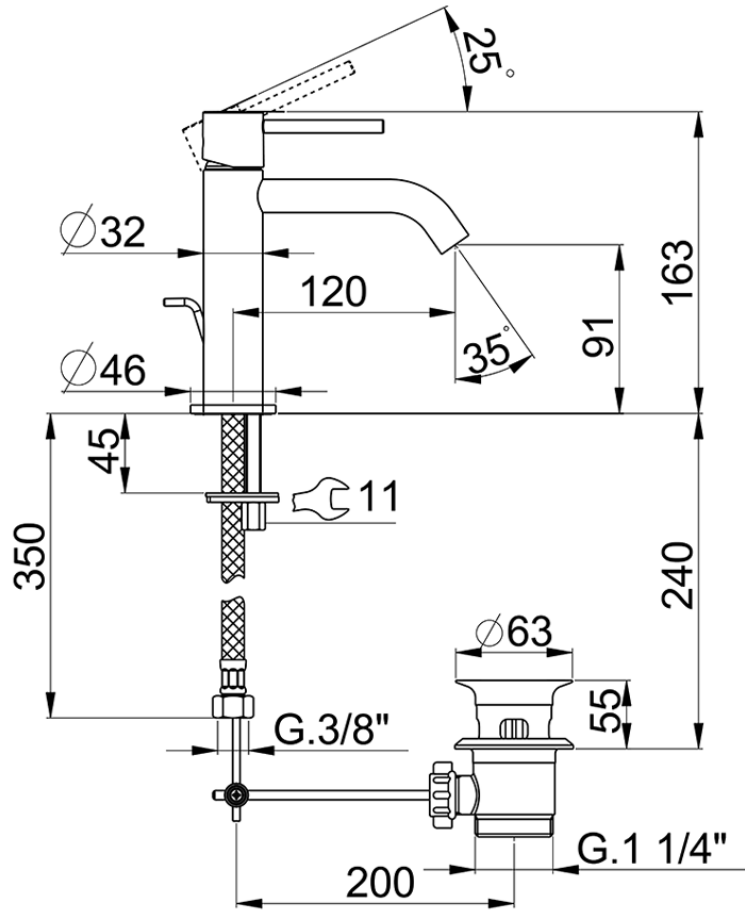

Single lever 'large' washbasin mixer M32_MT000494

MT000494

<https://en.huberitalia.com/single-lever-large-washbasin-mixer-m32-mt000494>

2024-11-23