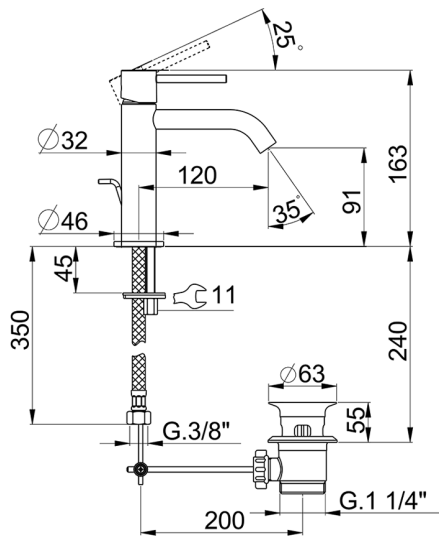

Single lever 'large' washbasin mixer M32_MT000494

MODEL **MT000494**

Single lever 'large' washbasin mixer, with 1"1/4 automatic pop up waste, G.3/8" stainless steel flexible hoses

AVAILABLE FINISHINGS

-  **21** 21 Chrome
-  **26** 26 Old Copper
-  **2F** 2F Brushed Nickel
-  **2W** 2W Brushed Gold
-  **40** 40 Matt Black
-  **4Q** 4Q Matt White

CHARACTERISTICS

Cartridge Spare Parts **ZZ96550000**

25 mm Cartridge

Single lever 'large' washbasin mixer M32_MT000494

MT000494

<https://en.huberitalia.com/single-lever-large-washbasin-mixer-m32-mt000494>

2024-11-23