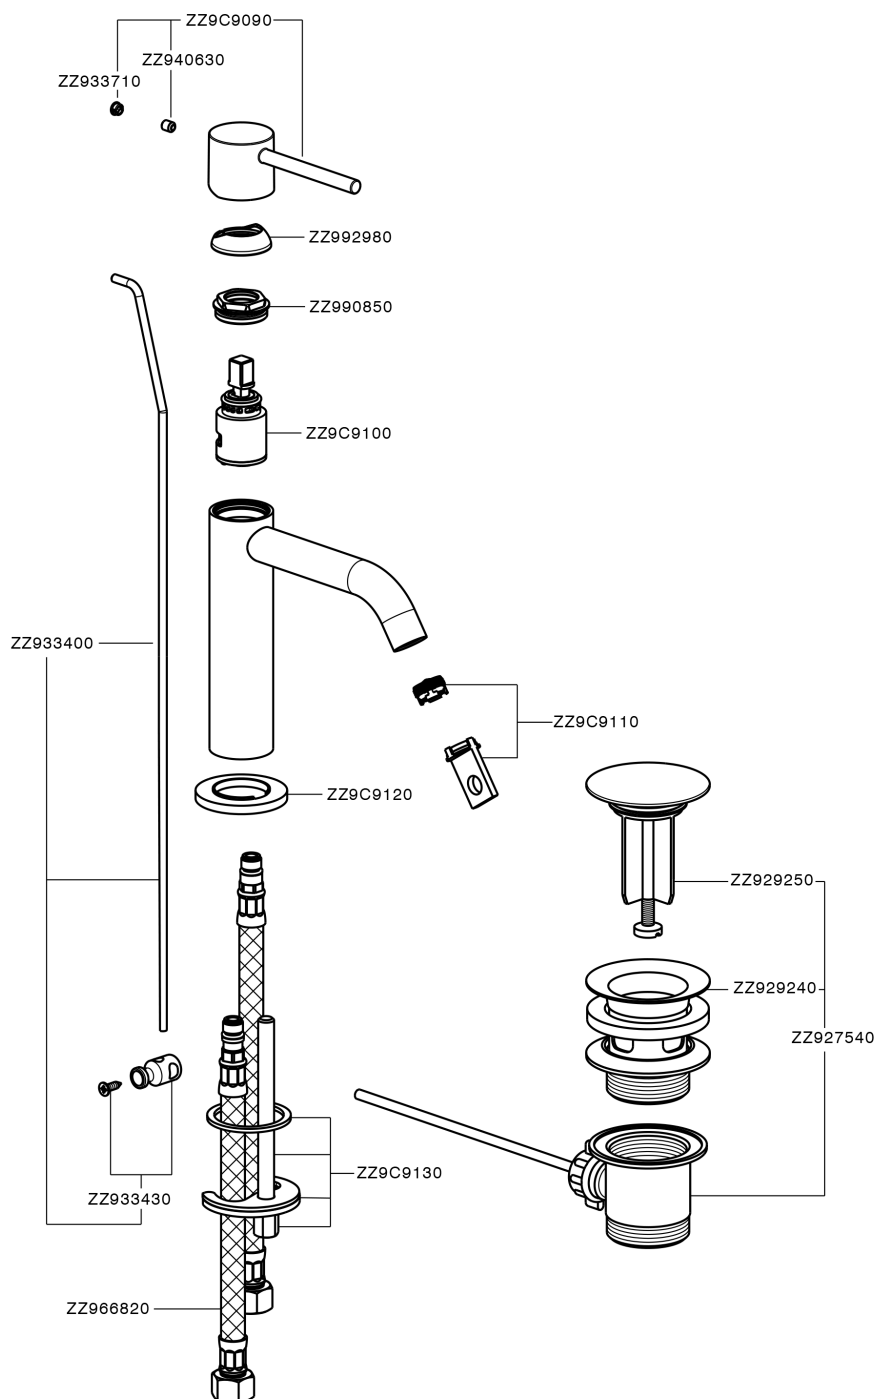

Single lever 'large' washbasin mixer M32_MT000494

MODEL **MT000494**

Single lever 'large' washbasin mixer, with 1"1/4 automatic pop up waste, G.3/8" stainless steel flexible hoses

AVAILABLE FINISHINGS

-  **21** 21 Chrome
-  **26** 26 Old Copper
-  **2F** 2F Brushed Nickel
-  **2W** 2W Brushed Gold
-  **40** 40 Matt Black
-  **4Q** 4Q Matt White

CHARACTERISTICS

Cartridge Spare Parts **ZZ96550000**

25 mm Cartridge

Single lever 'large' washbasin mixer M32_MT000494

MT000494

<https://en.huberitalia.com/single-lever-large-washbasin-mixer-m32-mt000494>

2024-11-23