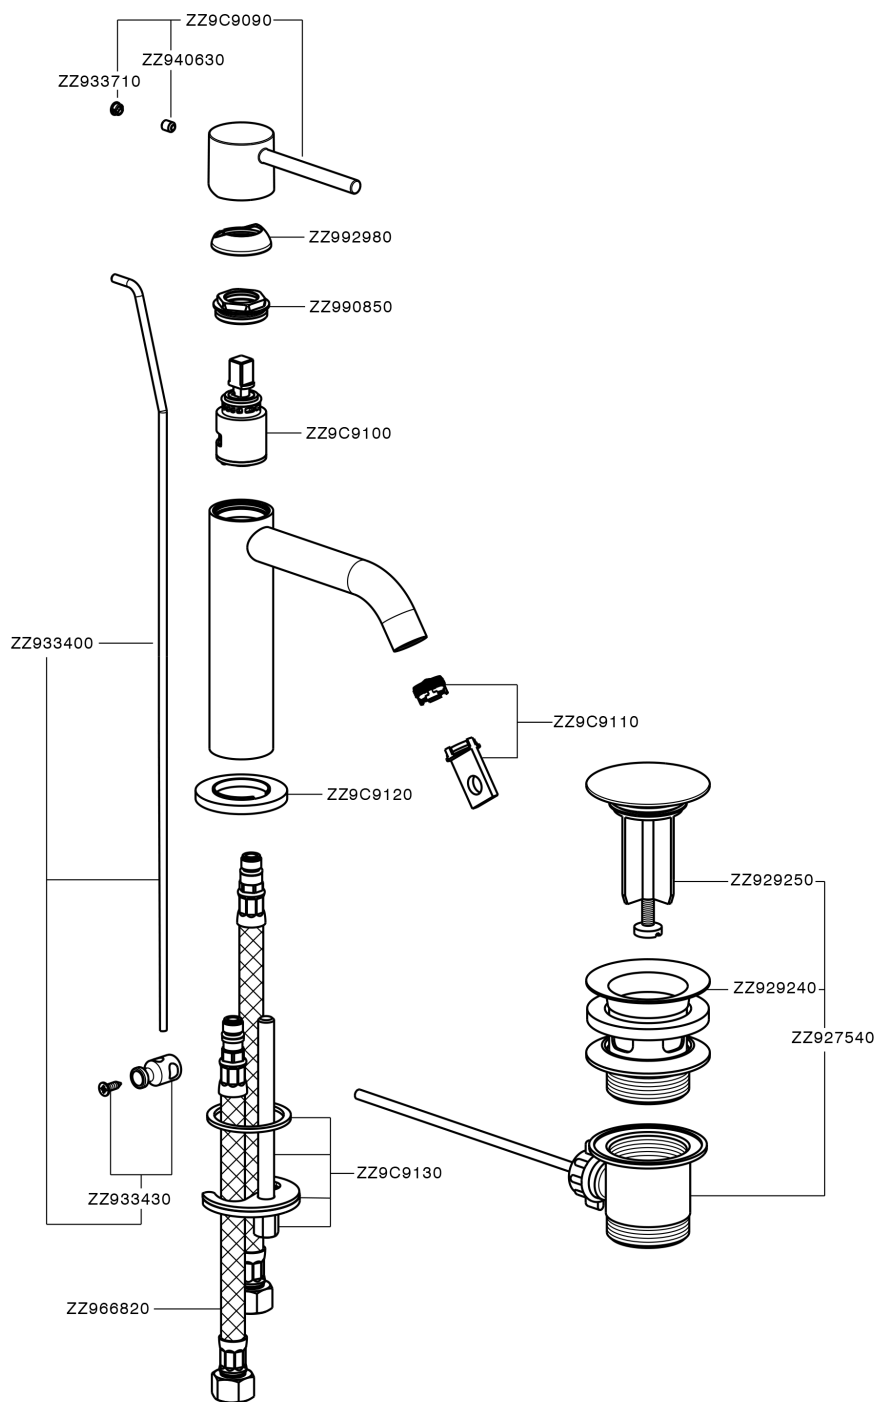

Single lever 'large' washbasin mixer M32_MT000494

MODEL **MT000494**

Single lever 'large' washbasin mixer, with 1"1/4 automatic pop up waste, G.3/8" stainless steel flexible hoses

AVAILABLE FINISHINGS

-  **21** 21 Chrome
-  **26** 26 Old Copper
-  **2F** 2F Brushed Nickel
-  **2W** 2W Brushed Gold
-  **40** 40 Matt Black
-  **4Q** 4Q Matt White

CHARACTERISTICS

Cartridge Spare Parts **ZZ96550000**

25 mm Cartridge

Single lever 'large' washbasin mixer M32_MT000494

MT000494

<https://en.huberitalia.com/single-lever-large-washbasin-mixer-m32-mt000494>

2024-11-24