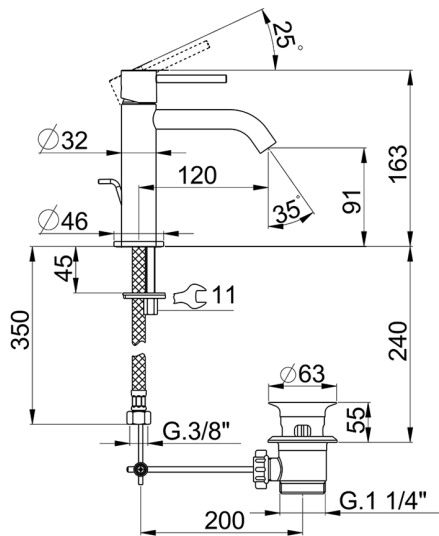

Single lever 'large' washbasin mixer M32_MT000494

MODEL **MT000494**

Single lever 'large' washbasin mixer, with 1"1/4 automatic pop up waste, G.3/8" stainless steel flexible hoses

AVAILABLE FINISHINGS

-  **21** 21 Chrome
-  **26** 26 Old Copper
-  **2F** 2F Brushed Nickel
-  **2W** 2W Brushed Gold
-  **40** 40 Matt Black
-  **4Q** 4Q Matt White

CHARACTERISTICS

Cartridge Spare Parts **ZZ96550000**

25 mm Cartridge

Single lever 'large' washbasin mixer M32_MT000494

MT000494

<https://en.huberitalia.com/single-lever-large-washbasin-mixer-m32-mt000494>

2024-11-24