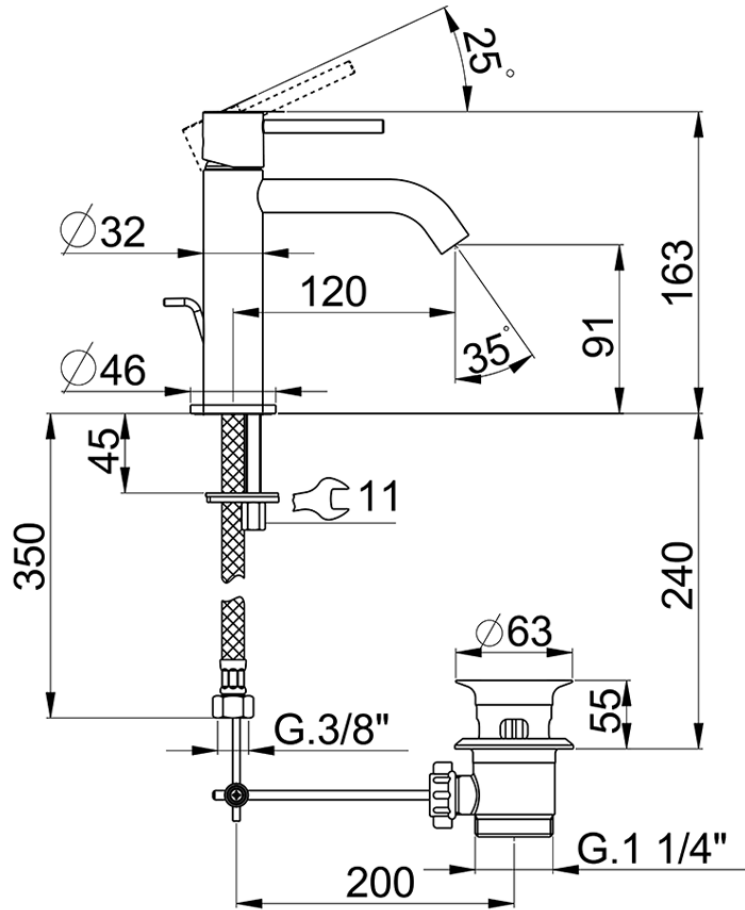

Single lever 'large' washbasin mixer M32_MT000494

MT000494

<https://en.huberitalia.com/single-lever-large-washbasin-mixer-m32-mt000494>

2024-11-21