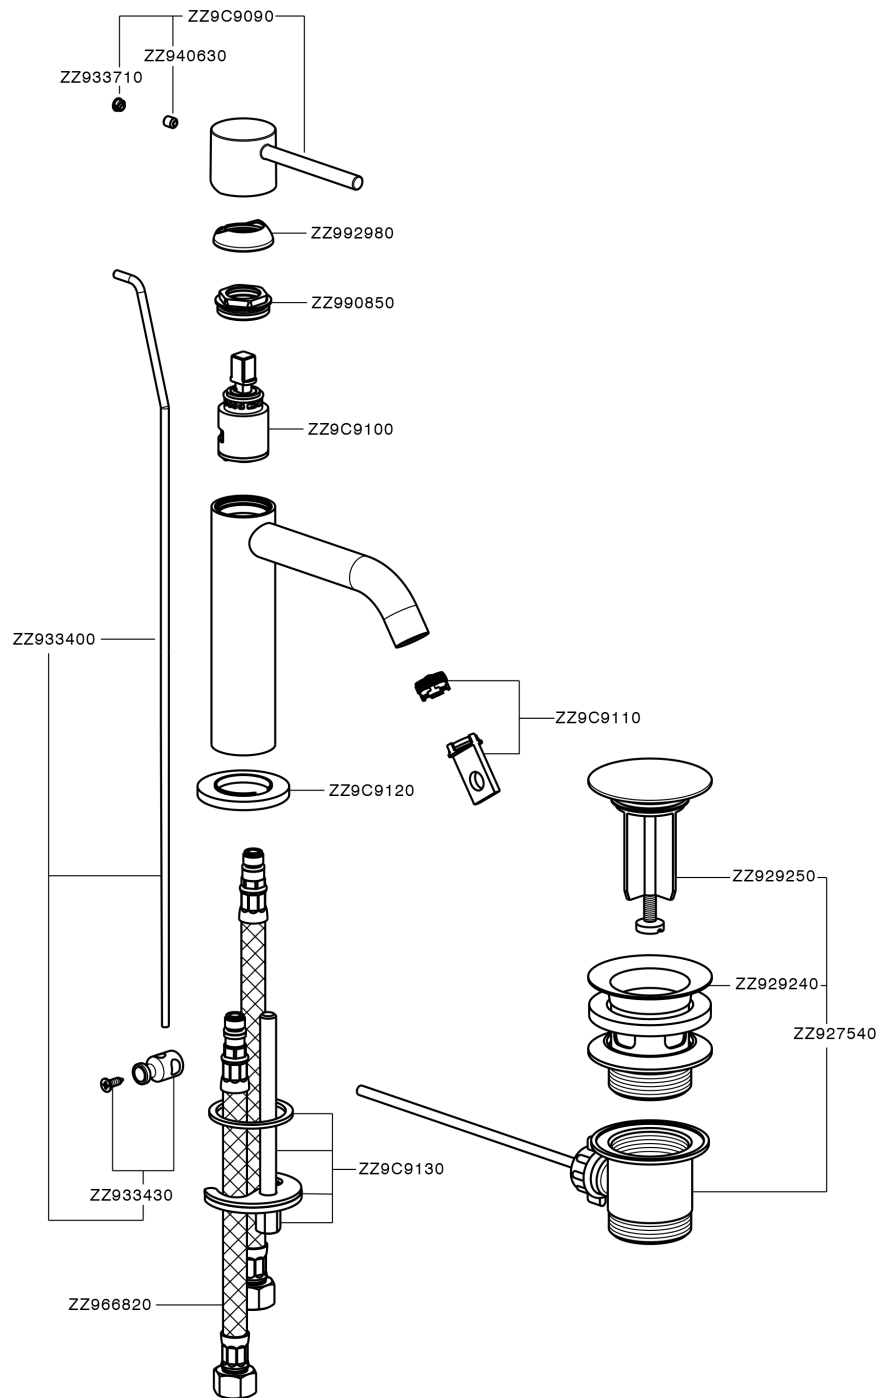

Single lever 'large' washbasin mixer M32_MT000494

MT000494

<https://en.huberitalia.com/single-lever-large-washbasin-mixer-m32-mt000494>

2024-11-24