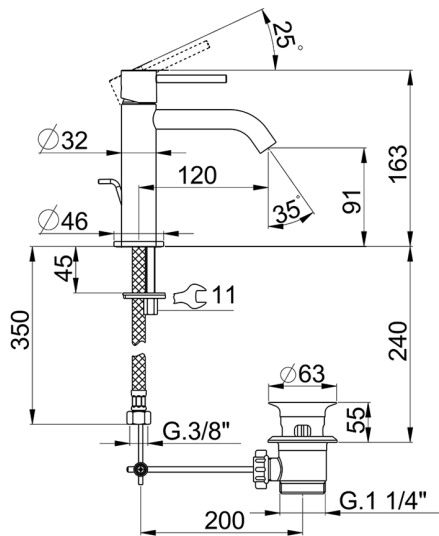

## Single lever 'large' washbasin mixer M32\_MT000494

MODEL **MT000494**

Single lever 'large' washbasin mixer, with 1"1/4 automatic pop up waste, G.3/8" stainless steel flexible hoses

### CHARACTERISTICS

Cartridge Spare Parts **ZZ96550000**

**25 mm Cartridge**

## Single lever 'large' washbasin mixer M32\_MT000494

MT000494

<https://en.huberitalia.com/single-lever-large-washbasin-mixer-m32-mt000494>

2024-11-21