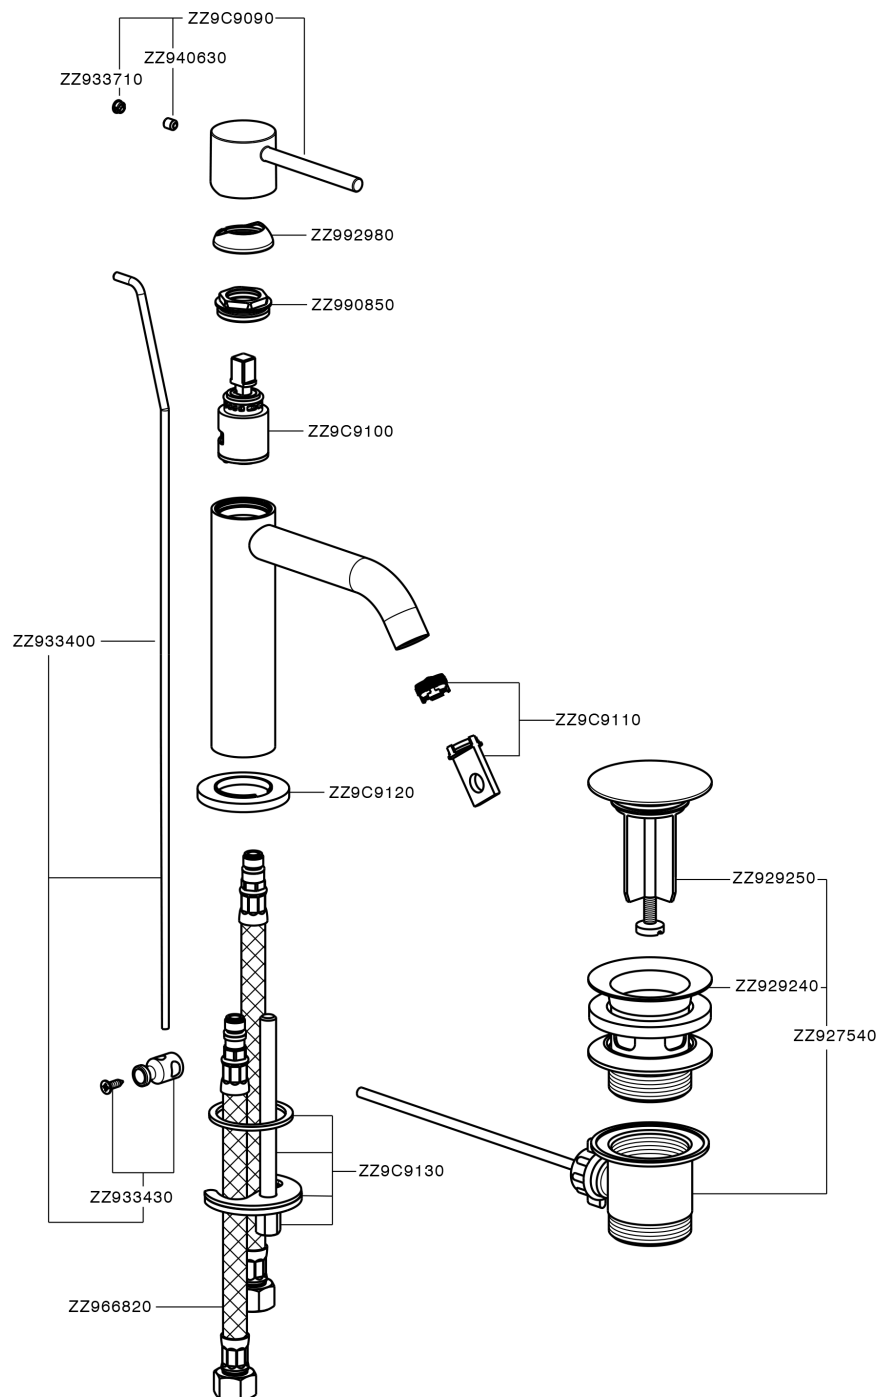

## Single lever 'large' washbasin mixer M32\_MT000494

MODEL **MT000494**

Single lever 'large' washbasin mixer, with 1"1/4 automatic pop up waste, G.3/8" stainless steel flexible hoses

### CHARACTERISTICS

Cartridge Spare Parts **ZZ96550000**

**25 mm Cartridge**

## Single lever 'large' washbasin mixer M32\_MT000494

MT000494

<https://en.huberitalia.com/single-lever-large-washbasin-mixer-m32-mt000494>

2024-11-21