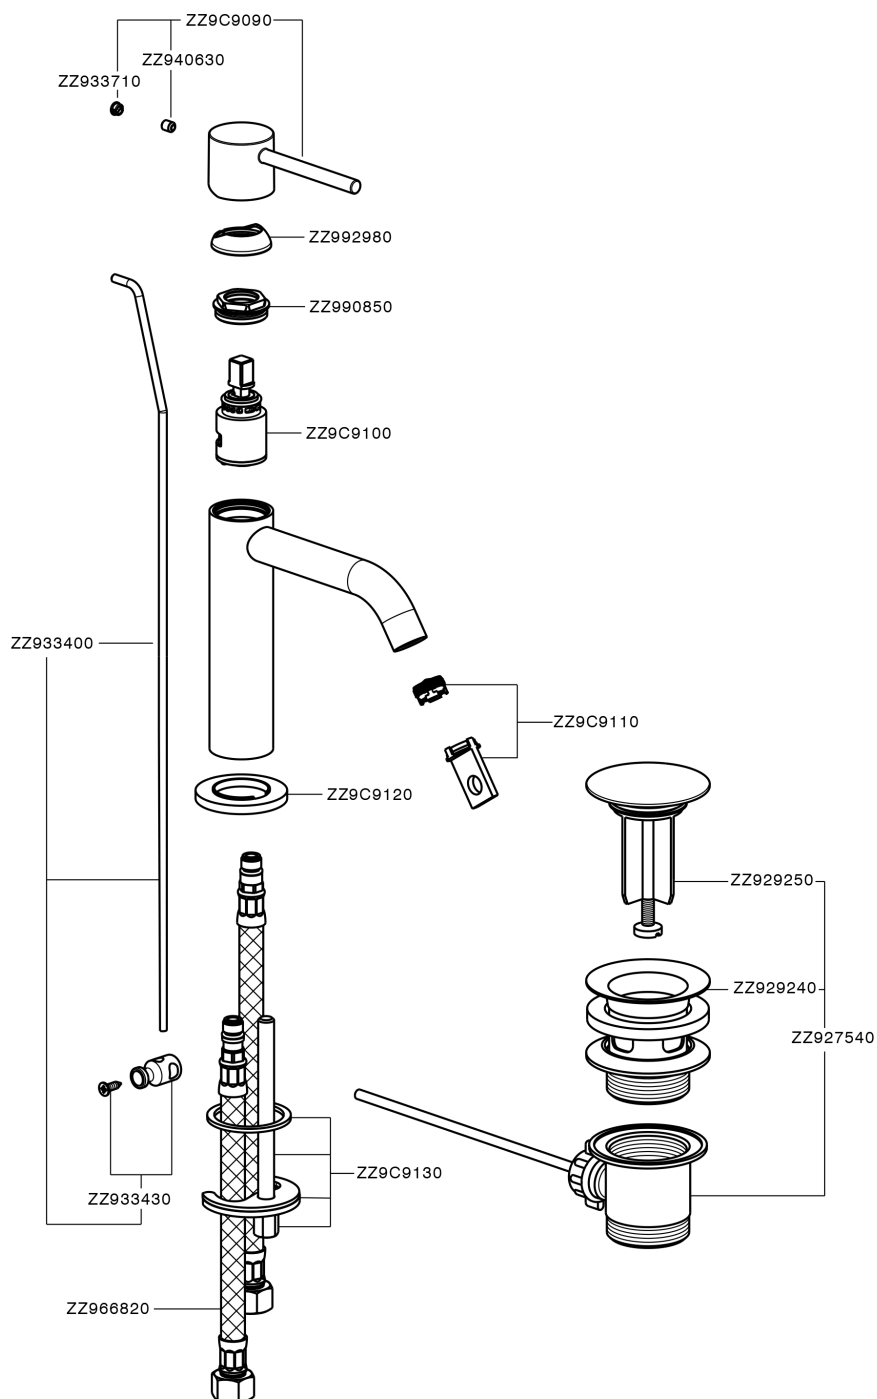

Single lever 'large' washbasin mixer M32_MT000494

MT000494

<https://en.huberitalia.com/single-lever-large-washbasin-mixer-m32-mt000494>

2024-11-23