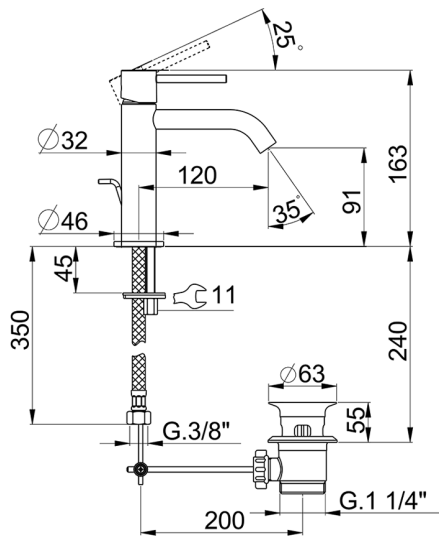

## Single lever 'large' washbasin mixer M32\_MT000494

MODEL **MT000494**

Single lever 'large' washbasin mixer, with 1"1/4 automatic pop up waste, G.3/8" stainless steel flexible hoses

### CHARACTERISTICS

Cartridge Spare Parts **ZZ96550000**

**25 mm Cartridge**

## Single lever 'large' washbasin mixer M32\_MT000494

MT000494

<https://en.huberitalia.com/single-lever-large-washbasin-mixer-m32-mt000494>

2024-11-23