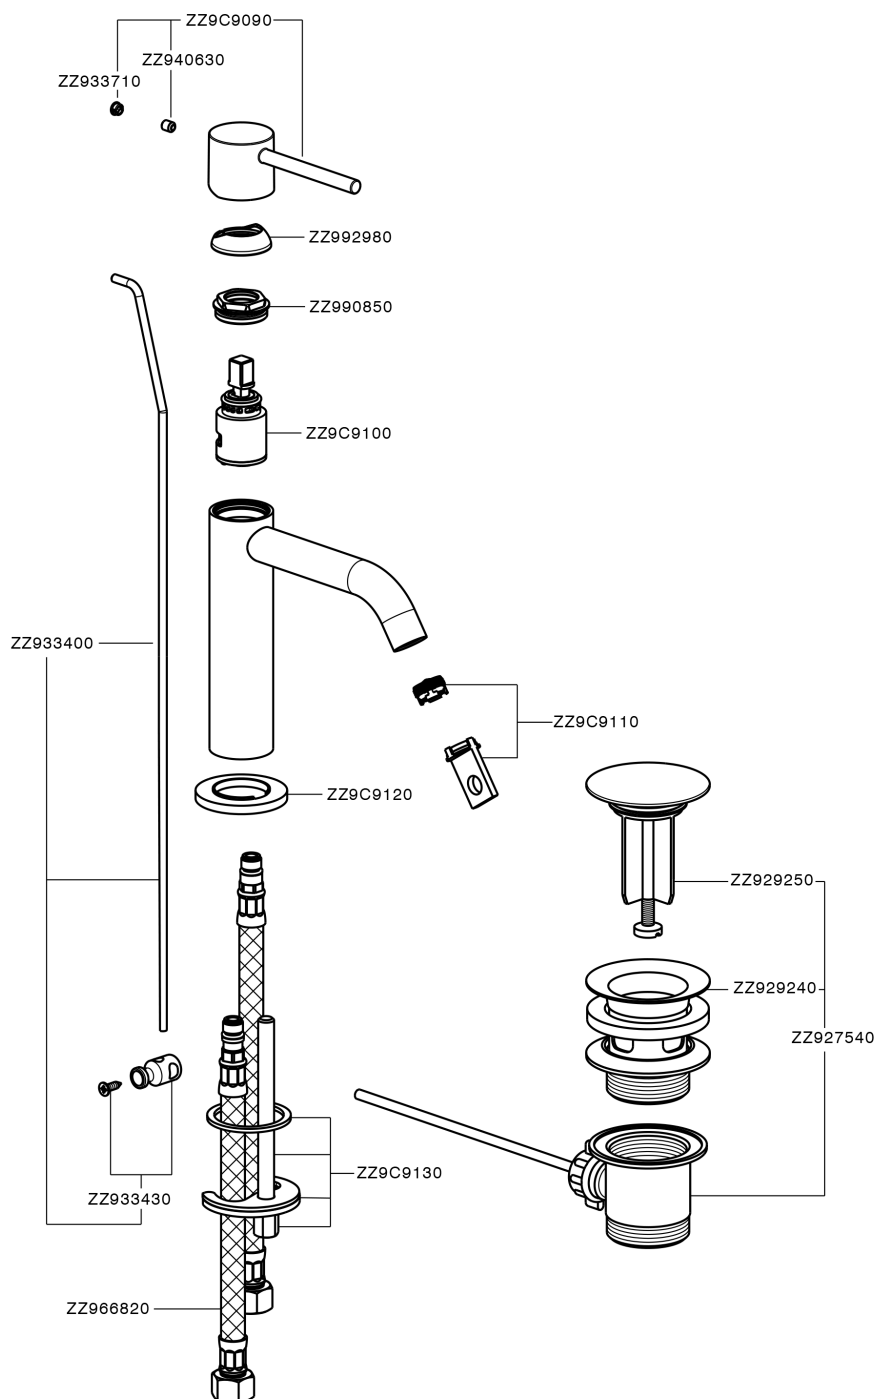

## Single lever 'large' washbasin mixer M32\_MT000494

MODEL **MT000494**

Single lever 'large' washbasin mixer, with 1"1/4 automatic pop up waste, G.3/8" stainless steel flexible hoses

### CHARACTERISTICS

Cartridge Spare Parts **ZZ96550000**

**25 mm Cartridge**

## Single lever 'large' washbasin mixer M32\_MT000494

MT000494

<https://en.huberitalia.com/single-lever-large-washbasin-mixer-m32-mt000494>

2024-11-23