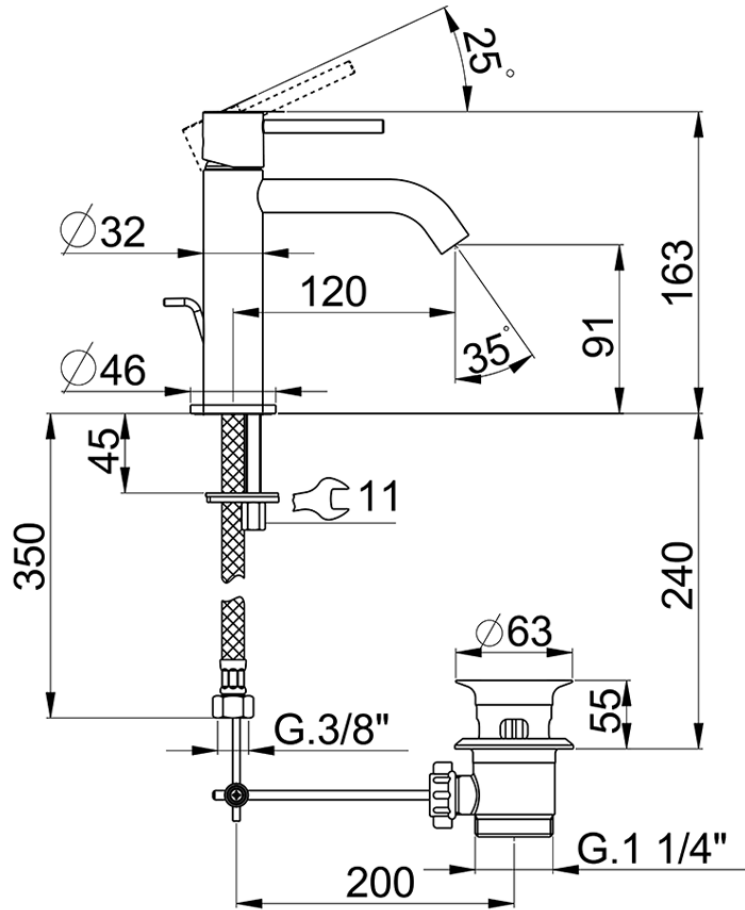

Single lever 'large' washbasin mixer M32\_MT000494

MT000494

<https://en.huberitalia.com/single-lever-large-washbasin-mixer-m32-mt000494>

2024-11-24