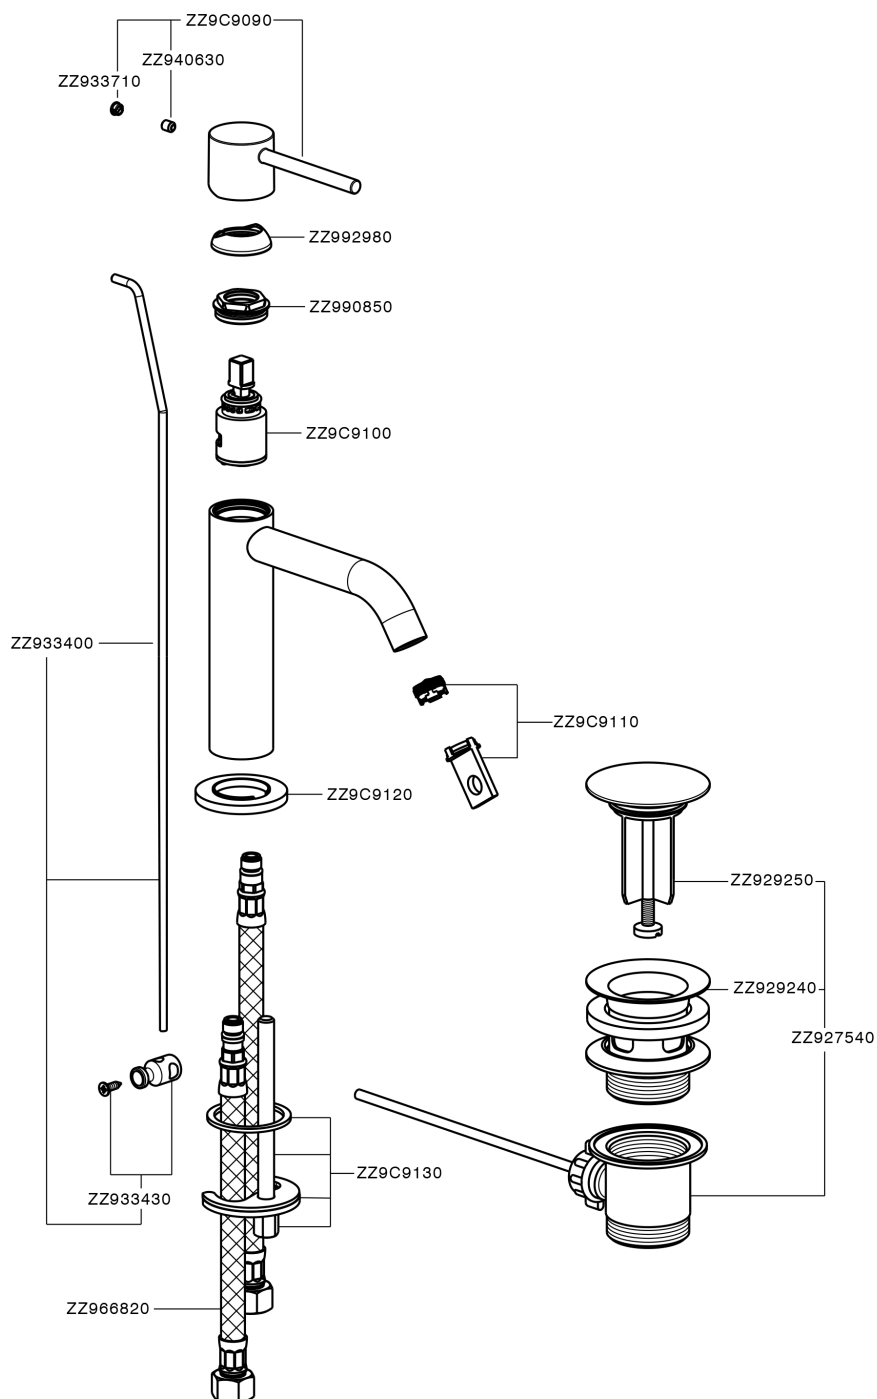

## Single lever 'large' washbasin mixer M32\_MT000494

MT000494

<https://en.huberitalia.com/single-lever-large-washbasin-mixer-m32-mt000494>

2024-11-24