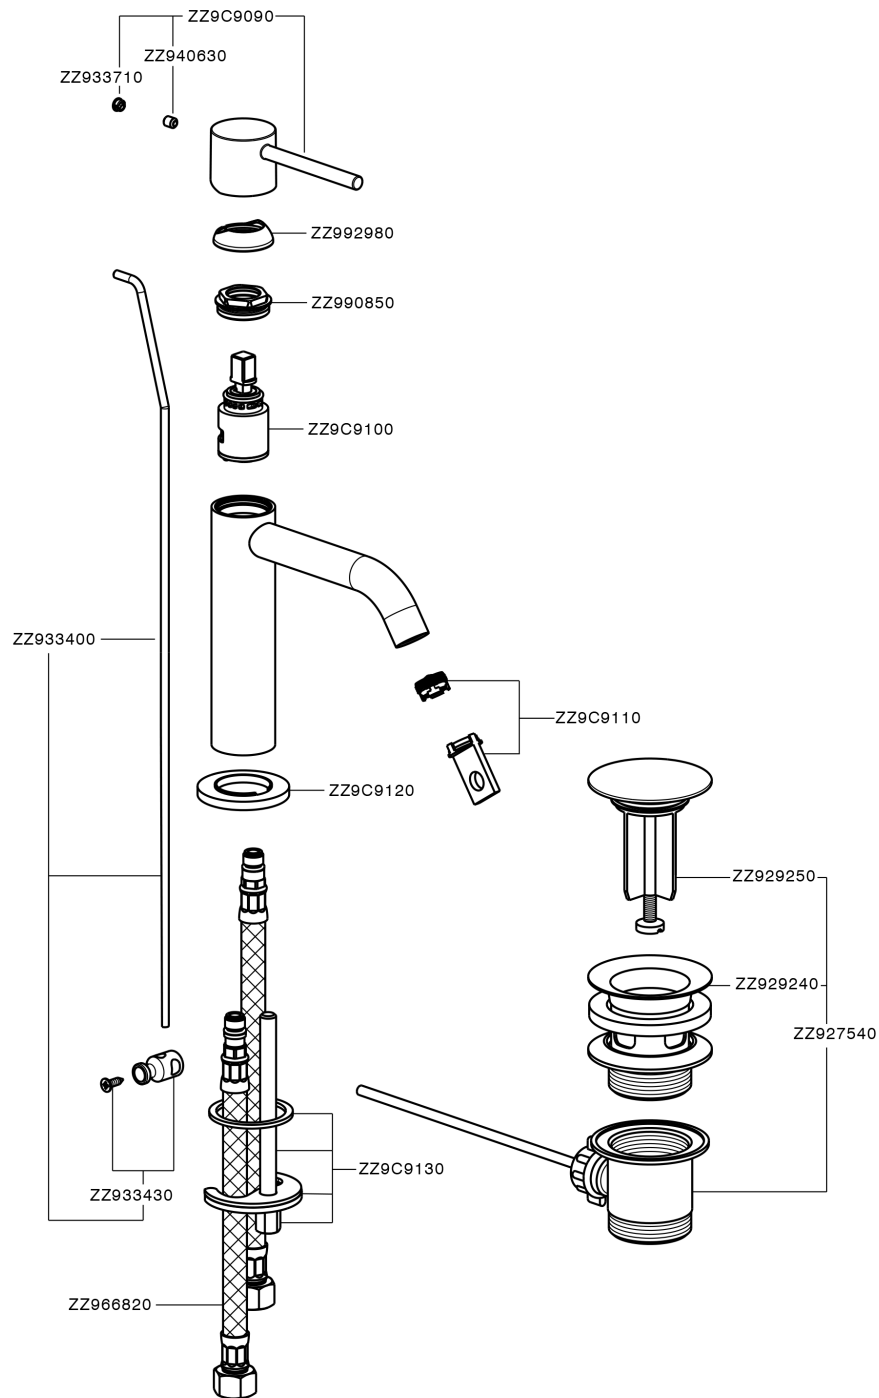

## Single lever 'large' washbasin mixer M32\_MT000494

MODEL **MT000494**

Single lever 'large' washbasin mixer, with 1"1/4 automatic pop up waste, G.3/8" stainless steel flexible hoses

### CHARACTERISTICS

Cartridge Spare Parts **ZZ96550000**

**25 mm Cartridge**

## Single lever 'large' washbasin mixer M32\_MT000494

MT000494

<https://en.huberitalia.com/single-lever-large-washbasin-mixer-m32-mt000494>

2024-11-24