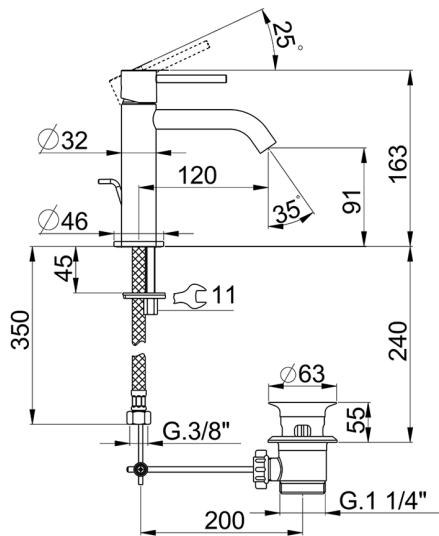

## Single lever 'large' washbasin mixer M32\_MT000494

MODEL **MT000494**

Single lever 'large' washbasin mixer, with 1"1/4 automatic pop up waste, G.3/8" stainless steel flexible hoses

### CHARACTERISTICS

Cartridge Spare Parts **ZZ96550000**

**25 mm Cartridge**

## Single lever 'large' washbasin mixer M32\_MT000494

MT000494

<https://en.huberitalia.com/single-lever-large-washbasin-mixer-m32-mt000494>

2024-11-24