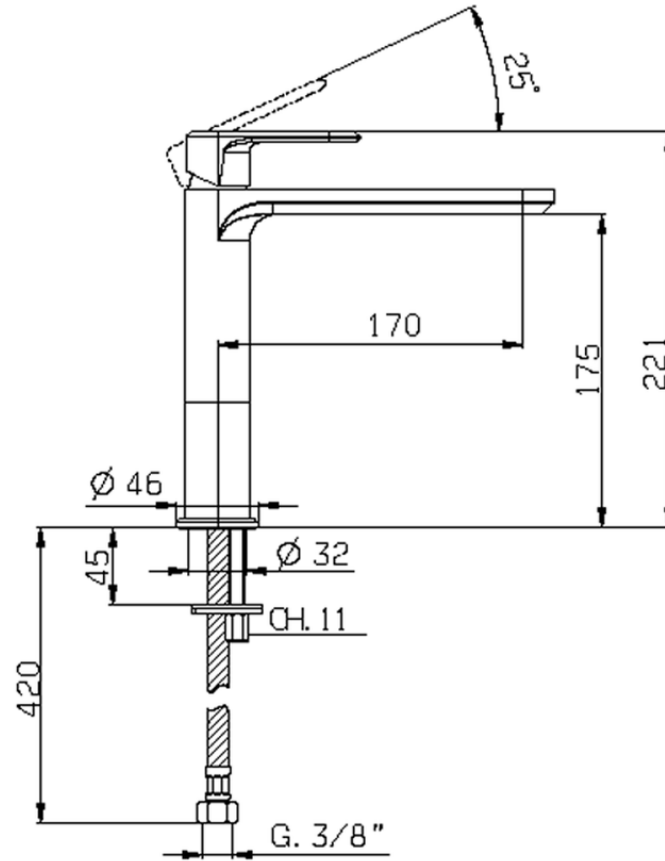

## Single lever 'medium' washbasin mixer LEVITY\_LY001500

LY001500

<https://en.huberitalia.com/single-lever-medium-washbasin-mixer-levity-ly001500>

2024-12-22