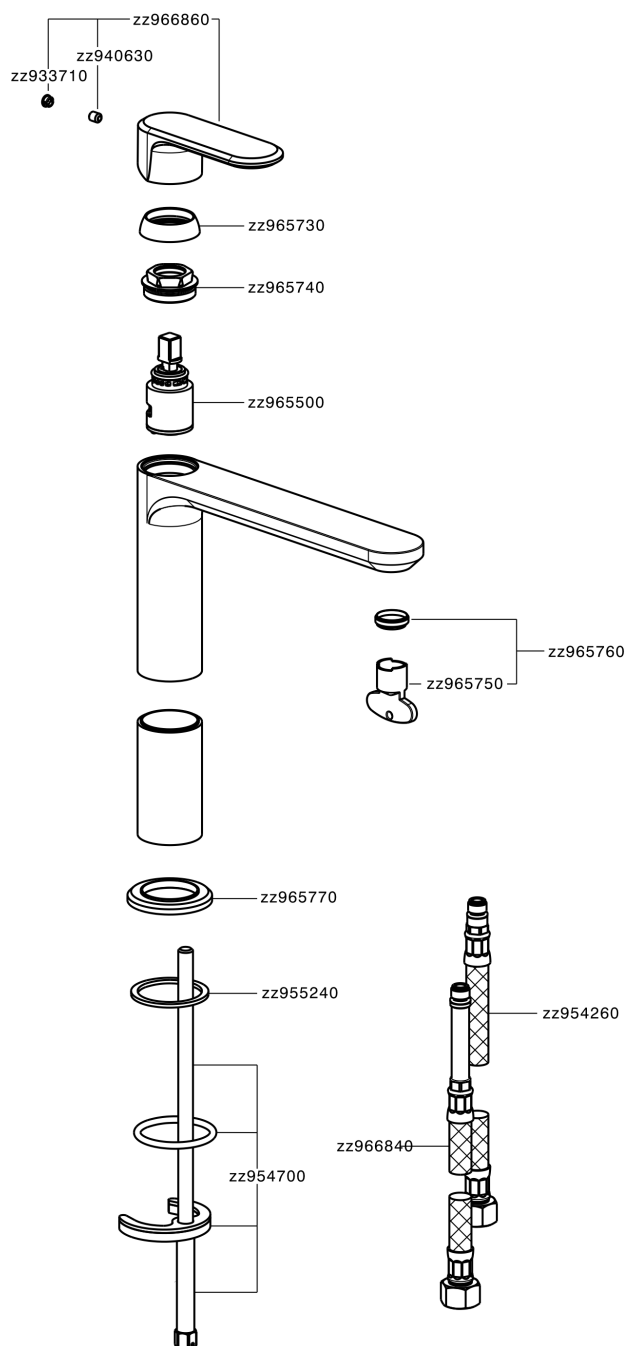

## Single lever 'medium' washbasin mixer LEVITY\_LY001500

MODEL **LY001500**

Single lever 'medium' washbasin mixer, without waste, G. 3/8" stainless steel flexible hose

### CHARACTERISTICS

Cartridge Spare Parts **ZZ96550000**

**25 mm Cartridge**

## Single lever 'medium' washbasin mixer LEVITY\_LY001500

LY001500

<https://en.huberitalia.com/single-lever-medium-washbasin-mixer-levity-ly001500>

2024-12-22