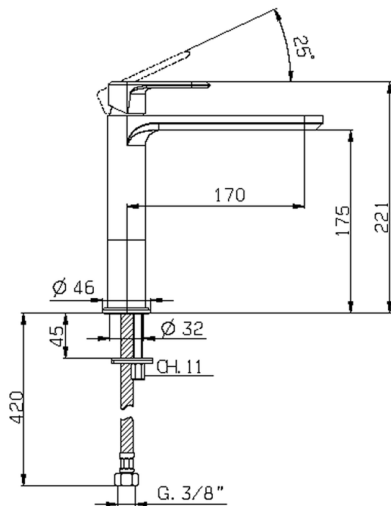

## Single lever 'medium' washbasin mixer LEVITY\_LY001500

MODEL **LY001500**

Single lever 'medium' washbasin mixer, without waste, G. 3/8" stainless steel flexible hose

### CHARACTERISTICS

Cartridge Spare Parts **ZZ96550000**

**25 mm Cartridge**