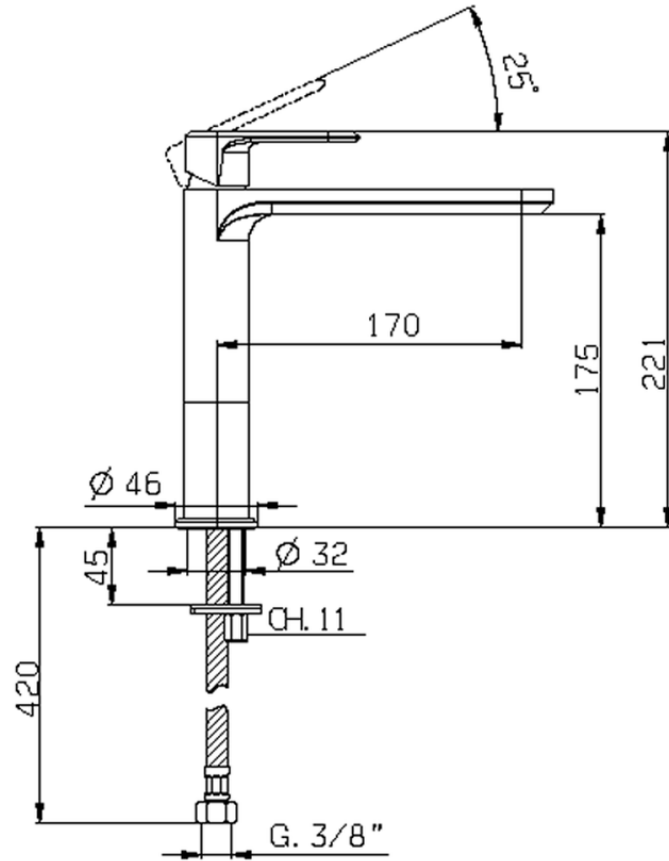

Single lever 'medium' washbasin mixer LEVITY_LY001500

LY001500

<https://en.huberitalia.com/single-lever-medium-washbasin-mixer-levity-ly001500>

2024-12-22